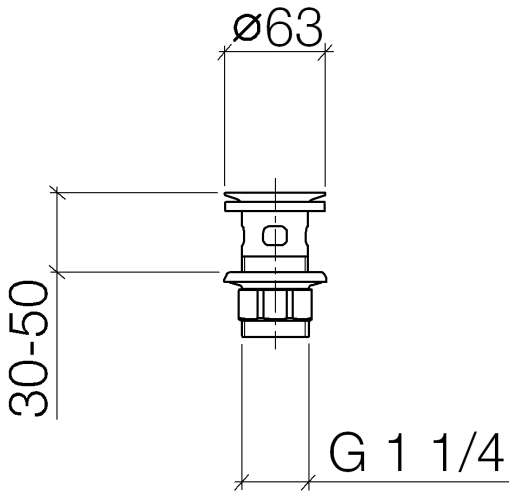

Grated waste 1 1/4" - Dark Chrome

IMO

10 105 970

Fits: IMO, LULU, MADISON, MEM, TARA,
CL.1, LISSÉ, VAIA, META, CYO

	Dark Chrome	10 105 970-19
	Chrome	10 105 970-00
	Brushed Platinum	10 105 970-06
	Platinum	10 105 970-08
	Durabrand (23kt Gold)	10 105 970-09
	Light Gold	10 105 970-26
	Brushed Light Gold	10 105 970-27
	Brushed Durabrand (23kt Gold)	10 105 970-28
	Matte Black	10 105 970-33
	Brushed Bronze	10 105 970-42
	Brushed Champagne (22kt Gold)	10 105 970-46
	Champagne (22kt Gold)	10 105 970-47
	Brushed Chrome	10 105 970-93
	Brushed Dark Platinum	10 105 970-99

Grated waste 1 1/4" - Dark Chrome

IMO

10 105 970

Only suitable for basins with an overflow.

10 105 970

10 105 970

Parts for other
finishes can be found
here: [Chrome](#)

Grated waste 1 1/4" - Dark Chrome