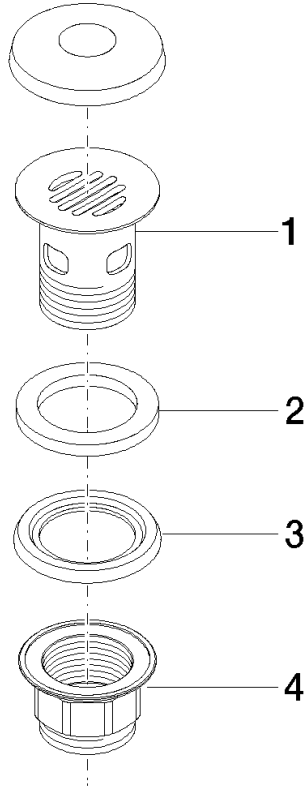

Grated waste 1 1/4" - Dark Chrome

IMO

10 105 970

Fits: IMO, LULU, MADISON, MEM, TARA,
CL.1, LISSÉ, VAIA, META, CYO

	Dark Chrome	10 105 970-19
	Chrome	10 105 970-00
	Brushed Platinum	10 105 970-06
	Platinum	10 105 970-08
	Durabrand (23kt Gold)	10 105 970-09
	Light Gold	10 105 970-26
	Brushed Light Gold	10 105 970-27
	Brushed Durabrand (23kt Gold)	10 105 970-28
	Matte Black	10 105 970-33
	Brushed Bronze	10 105 970-42
	Brushed Champagne (22kt Gold)	10 105 970-46
	Champagne (22kt Gold)	10 105 970-47
	Brushed Chrome	10 105 970-93
	Brushed Dark Platinum	10 105 970-99

Grated waste 1 1/4" - Dark Chrome

IMO

10 105 970

Only suitable for basins with an overflow.

10 105 970

10 105 970

Parts for other
finishes can be found
here: [Chrome](#)

Grated waste 1 1/4" - Dark Chrome