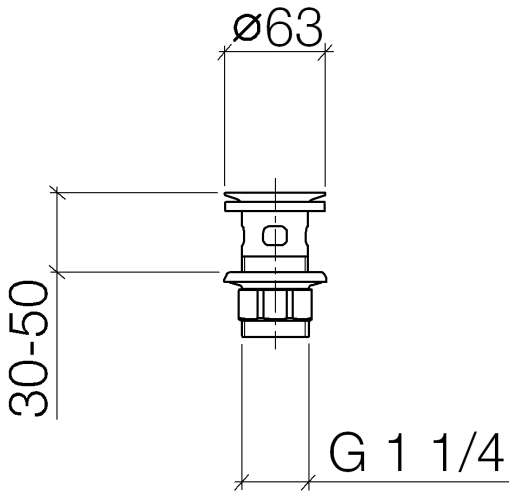

Grated waste 1 1/4" - Light Gold

IMO

10 105 970

Fits: IMO, LULU, MADISON, MEM, TARA,
CL.1, LISSÉ, VAIA, META, CYO

	Light Gold	10 105 970-26
	Chrome	10 105 970-00
	Brushed Platinum	10 105 970-06
	Platinum	10 105 970-08
	Durabrand (23kt Gold)	10 105 970-09
	Dark Chrome	10 105 970-19
	Brushed Light Gold	10 105 970-27
	Brushed Durabrand (23kt Gold)	10 105 970-28
	Matte Black	10 105 970-33
	Brushed Bronze	10 105 970-42
	Brushed Champagne (22kt Gold)	10 105 970-46
	Champagne (22kt Gold)	10 105 970-47
	Brushed Chrome	10 105 970-93
	Brushed Dark Platinum	10 105 970-99

Grated waste 1 1/4" - Light Gold

IMO

10 105 970

Only suitable for basins with an overflow.

10 105 970

10 105 970

Product version from 10/1/2023

Parts for other
finishes can be found
here: [Chrome](#)

Grated waste 1 1/4" - Light Gold

IMO

10 105 970

Spare parts list

Product version from 10/1/2023

No.	Item Number	Name	Quantity used	Delivery time
	09 11 01 027-26	cup	4	60