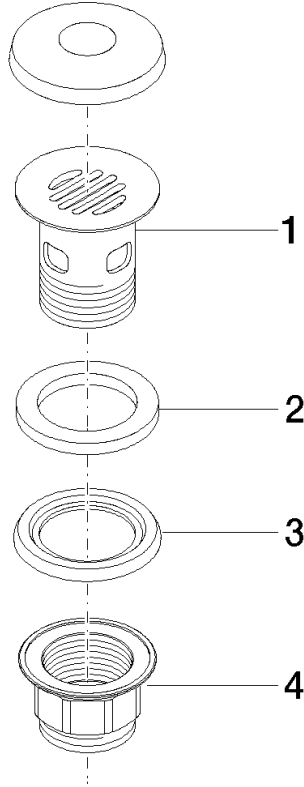

Grated waste 1 1/4" - Light Gold

IMO

10 105 970

Fits: IMO, LULU, MADISON, MEM, TARA,
CL.1, LISSÉ, VAIA, META, CYO

	Light Gold	10 105 970-26
	Chrome	10 105 970-00
	Brushed Platinum	10 105 970-06
	Platinum	10 105 970-08
	Durabrand (23kt Gold)	10 105 970-09
	Dark Chrome	10 105 970-19
	Brushed Light Gold	10 105 970-27
	Brushed Durabrand (23kt Gold)	10 105 970-28
	Matte Black	10 105 970-33
	Brushed Bronze	10 105 970-42
	Brushed Champagne (22kt Gold)	10 105 970-46
	Champagne (22kt Gold)	10 105 970-47
	Brushed Chrome	10 105 970-93
	Brushed Dark Platinum	10 105 970-99

Grated waste 1 1/4" - Light Gold

IMO

10 105 970

Only suitable for basins with an overflow.

10 105 970

10 105 970

Product version from 10/1/2023

Parts for other
finishes can be found
here: [Chrome](#)

Grated waste 1 1/4" - Light Gold

IMO

10 105 970

Spare parts list

Product version from 10/1/2023

No.	Item Number	Name	Quantity used	Delivery time
	09 11 01 027-26	cup	4	60