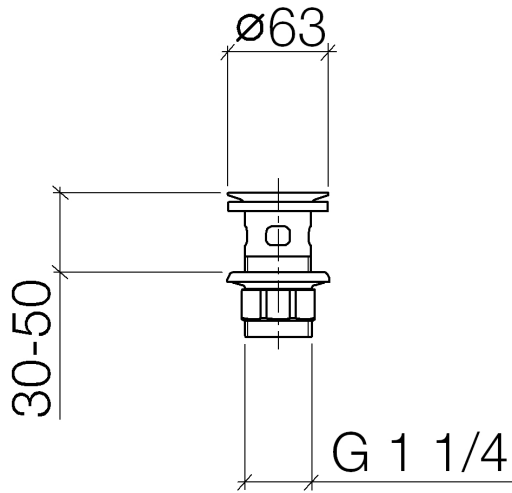

Grated waste 1 1/4" - Brushed Light Gold

10 105 970 Product version from 10/1/2023

	Brushed Light Gold	10 105 970-27
	Chrome	10 105 970-00
	Brushed Platinum	10 105 970-06
	Platinum	10 105 970-08
	Durabronze (23kt Gold)	10 105 970-09
	Dark Chrome	10 105 970-19
	Light Gold	10 105 970-26
	Brushed Durabronze (23kt Gold)	10 105 970-28
	Matte Black	10 105 970-33
	Brushed Bronze	10 105 970-42
	Brushed Champagne (22kt Gold)	10 105 970-46
	Champagne (22kt Gold)	10 105 970-47
	Brushed Chrome	10 105 970-93
	Brushed Dark Platinum	10 105 970-99

Grated waste 1 1/4" - Brushed Light Gold

10 105 970 Product version from 10/1/2023

Only suitable for basins with an overflow.

Grated waste 1 1/4" - Brushed Light Gold

10 105 970 Product version from 10/1/2023

Grated waste 1 1/4" - Brushed Light Gold

10 105 970 Product version from 10/1/2023

Parts for other finishes can be found here: [Chrome](#)

Spare parts list

No.	Item Number	Name	Quantity used	Delivery time
1	09 11 01 027-27	cup	1	60
2	09 14 05 039 90	seal	1	2
3	09 14 03 025 90	seal	1	2
4	09 23 10 020-27	nut	1	60