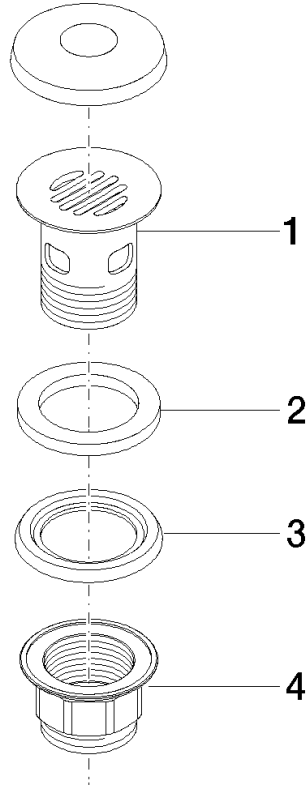

Grated waste 1 1/4" - Brushed Light Gold

10 105 970 Product version from 10/1/2023

	Brushed Light Gold	10 105 970-27
	Chrome	10 105 970-00
	Brushed Platinum	10 105 970-06
	Platinum	10 105 970-08
	Durabronze (23kt Gold)	10 105 970-09
	Dark Chrome	10 105 970-19
	Light Gold	10 105 970-26
	Brushed Durabronze (23kt Gold)	10 105 970-28
	Matte Black	10 105 970-33
	Brushed Bronze	10 105 970-42
	Brushed Champagne (22kt Gold)	10 105 970-46
	Champagne (22kt Gold)	10 105 970-47
	Brushed Chrome	10 105 970-93
	Brushed Dark Platinum	10 105 970-99

Grated waste 1 1/4" - Brushed Light Gold

10 105 970 Product version from 10/1/2023

Only suitable for basins with an overflow.

Grated waste 1 1/4" - Brushed Light Gold

10 105 970 Product version from 10/1/2023

Grated waste 1 1/4" - Brushed Light Gold

10 105 970 Product version from 10/1/2023

Parts for other finishes can be found here: [Chrome](#)

Spare parts list

No.	Item Number	Name	Quantity used	Delivery time
1	09 11 01 027-27	cup	1	60
2	09 14 05 039 90	seal	1	2
3	09 14 03 025 90	seal	1	2
4	09 23 10 020-27	nut	1	60