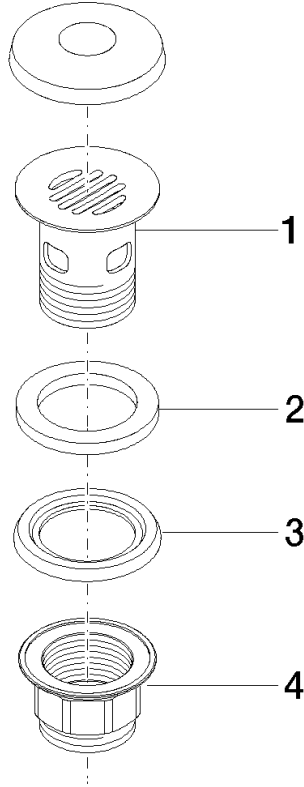

10 105 970

Fits: IMO, LULU, MADISON, MEM, TARA,  
CL.1, LISSÉ, VAIA, META, CYO

	Brushed Bronze	10 105 970-42
	Chrome	10 105 970-00
	Brushed Platinum	10 105 970-06
	Platinum	10 105 970-08
	Durabross (23kt Gold)	10 105 970-09
	Dark Chrome	10 105 970-19
	Light Gold	10 105 970-26
	Brushed Light Gold	10 105 970-27
	Brushed Durabross (23kt Gold)	10 105 970-28
	Matte Black	10 105 970-33
	Brushed Champagne (22kt Gold)	10 105 970-46
	Champagne (22kt Gold)	10 105 970-47
	Brushed Chrome	10 105 970-93
	Brushed Dark Platinum	10 105 970-99

## Grated waste 1 1/4" - Brushed Bronze

---

IMO

10 105 970

Only suitable for basins with an overflow.

10 105 970

10 105 970

**Product version from 10/1/2023**

## Grated waste 1 1/4" - Brushed Bronze

IMO

10 105 970

#### Product version from 10/1/2023

No.	Item Number	Name	Quantity used	Delivery time
	09 11 01 027-42	cup	4	60