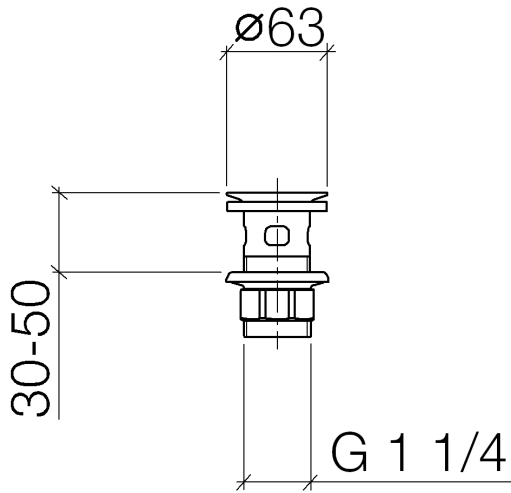

10 105 970

Fits: IMO, LULU, MADISON, MEM, TARA,  
CL.1, LISSÉ, VAIA, META, CYO

	Brushed Bronze	10 105 970-42
	Chrome	10 105 970-00
	Brushed Platinum	10 105 970-06
	Platinum	10 105 970-08
	Durabross (23kt Gold)	10 105 970-09
	Dark Chrome	10 105 970-19
	Light Gold	10 105 970-26
	Brushed Light Gold	10 105 970-27
	Brushed Durabross (23kt Gold)	10 105 970-28
	Matte Black	10 105 970-33
	Brushed Champagne (22kt Gold)	10 105 970-46
	Champagne (22kt Gold)	10 105 970-47
	Brushed Chrome	10 105 970-93
	Brushed Dark Platinum	10 105 970-99

## Grated waste 1 1/4" - Brushed Bronze

---

IMO

10 105 970

Only suitable for basins with an overflow.

10 105 970

10 105 970

**Product version from 10/1/2023**

## Grated waste 1 1/4" - Brushed Bronze

IMO

10 105 970

#### Product version from 10/1/2023

No.	Item Number	Name	Quantity used	Delivery time
	09 11 01 027-42	cup	4	60