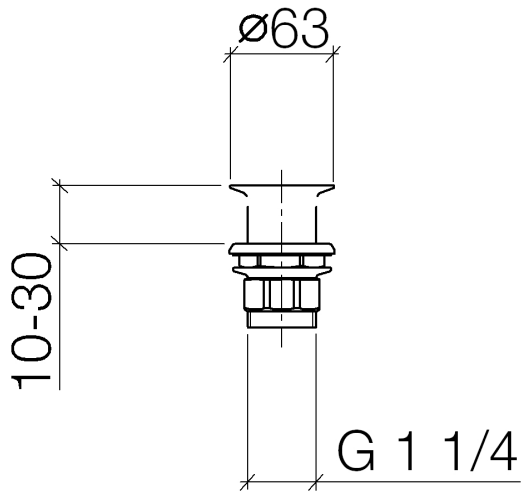

10 110 970

Fits: IMO, LULU, MADISON, MEM, TARA,
CL.1, LISSÉ, VAIA, META, CYO

	Chrome	10 110 970-00
	Brushed Platinum	10 110 970-06
	Platinum	10 110 970-08
	Durabress (23kt Gold)	10 110 970-09
	Dark Chrome	10 110 970-19
	Light Gold	10 110 970-26
	Brushed Light Gold	10 110 970-27
	Brushed Durabress (23kt Gold)	10 110 970-28
	Matte Black	10 110 970-33
	Brushed Bronze	10 110 970-42
	Brushed Champagne (22kt Gold)	10 110 970-46
	Champagne (22kt Gold)	10 110 970-47
	Brushed Chrome	10 110 970-93
	Brushed Dark Platinum	10 110 970-99

Grated waste 1 1/4" - Chrome

IMO

10 110 970

Only suitable for sinks without an overflow.

10 110 970

10 110 970

Product version from 10/1/2023

Parts for other
finishes can be found
here: Brushed
Platinum

Grated waste 1 1/4" - Chrome

IMO

10 110 970

Spare parts list

Product version from 10/1/2023

No.	Item Number	Name	Quantity used	Delivery time
	09 11 01 025-00	cup	5	-

Spare part can no longer be ordered, please order the replacement item