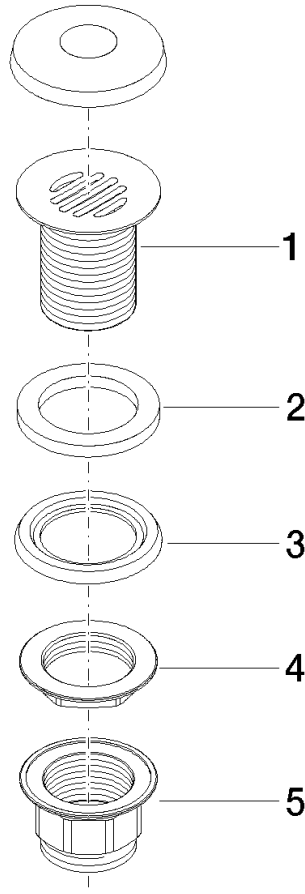

10 110 970

Fits: IMO, LULU, MADISON, MEM, TARA,
CL.1, LISSÉ, VAIA, META, CYO

	Chrome	10 110 970-00
	Brushed Platinum	10 110 970-06
	Platinum	10 110 970-08
	Durabress (23kt Gold)	10 110 970-09
	Dark Chrome	10 110 970-19
	Light Gold	10 110 970-26
	Brushed Light Gold	10 110 970-27
	Brushed Durabress (23kt Gold)	10 110 970-28
	Matte Black	10 110 970-33
	Brushed Bronze	10 110 970-42
	Brushed Champagne (22kt Gold)	10 110 970-46
	Champagne (22kt Gold)	10 110 970-47
	Brushed Chrome	10 110 970-93
	Brushed Dark Platinum	10 110 970-99

Grated waste 1 1/4" - Chrome

IMO

10 110 970

Only suitable for sinks without an overflow.

10 110 970

10 110 970

Product version from 10/1/2023

Parts for other
finishes can be found
here: Brushed
Platinum

Grated waste 1 1/4" - Chrome

IMO

10 110 970

Spare parts list

Product version from 10/1/2023

No.	Item Number	Name	Quantity used	Delivery time
	09 11 01 025-00	cup	5	-

Spare part can no longer be ordered, please order the replacement item