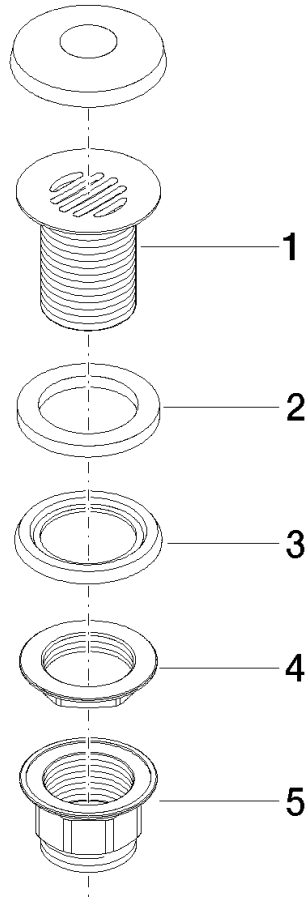

Grated waste 1 1/4" - Durabronz (23kt Gold)

IMO

10 110 970

Fits: IMO, LULU, MADISON, MEM, TARA,
CL.1, LISSÉ, VAIA, META, CYO

	Durabronz (23kt Gold)	10 110 970-09
	Chrome	10 110 970-00
	Brushed Platinum	10 110 970-06
	Platinum	10 110 970-08
	Dark Chrome	10 110 970-19
	Light Gold	10 110 970-26
	Brushed Light Gold	10 110 970-27
	Brushed Durabronz (23kt Gold)	10 110 970-28
	Matte Black	10 110 970-33
	Brushed Bronze	10 110 970-42
	Brushed Champagne (22kt Gold)	10 110 970-46
	Champagne (22kt Gold)	10 110 970-47
	Brushed Chrome	10 110 970-93
	Brushed Dark Platinum	10 110 970-99

Grated waste 1 1/4" - Durabronz (23kt Gold)

IMO

10 110 970

Only suitable for sinks without an overflow.

10 110 970

10 110 970

Product version from 10/1/2023

Parts for other
finishes can be found
here: [Chrome](#)

Grated waste 1 1/4" - Durabrass (23kt Gold)

IMO

10 110 970

Spare parts list

Product version from 10/1/2023

No.	Item Number	Name	Quantity used	Delivery time
	09 11 01 025-09	cup	5	60