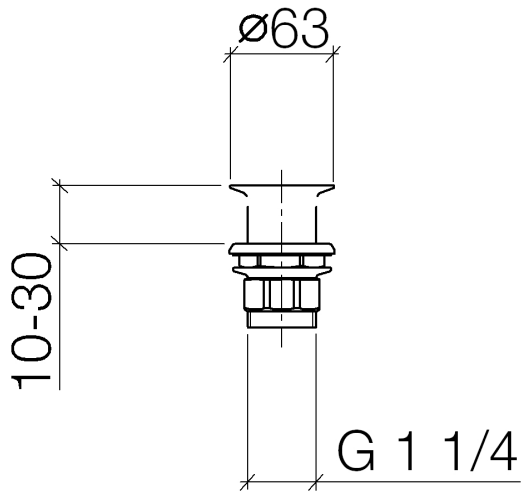

Grated waste 1 1/4" - Durabronz (23kt Gold)

IMO

10 110 970

Fits: IMO, LULU, MADISON, MEM, TARA,
CL.1, LISSÉ, VAIA, META, CYO

	Durabronz (23kt Gold)	10 110 970-09
	Chrome	10 110 970-00
	Brushed Platinum	10 110 970-06
	Platinum	10 110 970-08
	Dark Chrome	10 110 970-19
	Light Gold	10 110 970-26
	Brushed Light Gold	10 110 970-27
	Brushed Durabronz (23kt Gold)	10 110 970-28
	Matte Black	10 110 970-33
	Brushed Bronze	10 110 970-42
	Brushed Champagne (22kt Gold)	10 110 970-46
	Champagne (22kt Gold)	10 110 970-47
	Brushed Chrome	10 110 970-93
	Brushed Dark Platinum	10 110 970-99

Grated waste 1 1/4" - Durabronz (23kt Gold)

IMO

10 110 970

Only suitable for sinks without an overflow.

10 110 970

10 110 970

Product version from 10/1/2023

Parts for other
finishes can be found
here: [Chrome](#)

Grated waste 1 1/4" - Durabrass (23kt Gold)

IMO

10 110 970

Spare parts list

Product version from 10/1/2023

No.	Item Number	Name	Quantity used	Delivery time
	09 11 01 025-09	cup	5	60