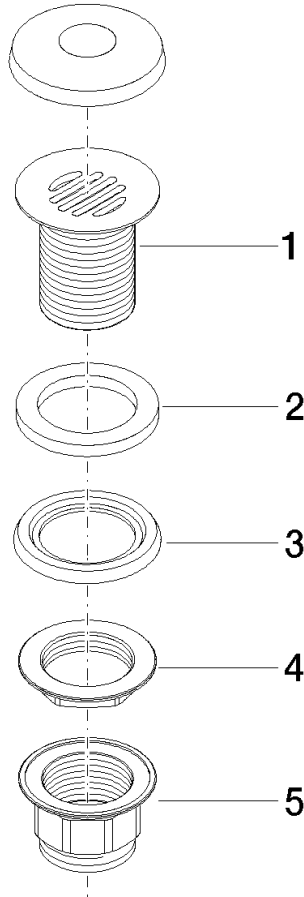

**Grated waste 1 1/4" - Dark Chrome**

IMO

10 110 970

Fits: IMO, LULU, MADISON, MEM, TARA,  
CL.1, LISSÉ, VAIA, META, CYO

	Dark Chrome	10 110 970-19
	Chrome	10 110 970-00
	Brushed Platinum	10 110 970-06
	Platinum	10 110 970-08
	Durabross (23kt Gold)	10 110 970-09
	Light Gold	10 110 970-26
	Brushed Light Gold	10 110 970-27
	Brushed Durabross (23kt Gold)	10 110 970-28
	Matte Black	10 110 970-33
	Brushed Bronze	10 110 970-42
	Brushed Champagne (22kt Gold)	10 110 970-46
	Champagne (22kt Gold)	10 110 970-47
	Brushed Chrome	10 110 970-93
	Brushed Dark Platinum	10 110 970-99

## Grated waste 1 1/4" - Dark Chrome

---

IMO

10 110 970

Only suitable for sinks without an overflow.

10 110 970

10 110 970

Parts for other  
finishes can be found  
here: [Chrome](#)

## Grated waste 1 1/4" - Dark Chrome

---

IMO

10 110 970

### **Spare parts list**