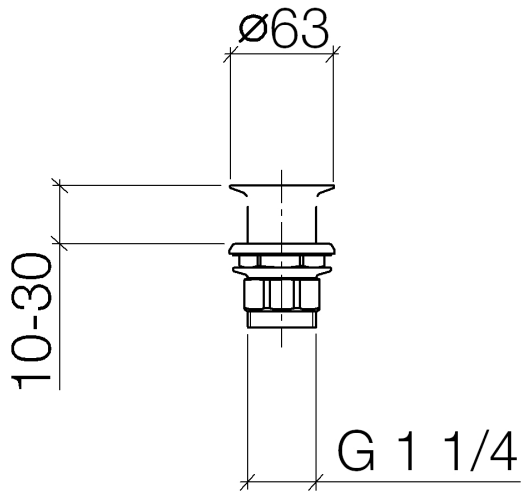

**Grated waste 1 1/4" - Dark Chrome**

IMO

10 110 970

Fits: IMO, LULU, MADISON, MEM, TARA,  
CL.1, LISSÉ, VAIA, META, CYO

	Dark Chrome	10 110 970-19
	Chrome	10 110 970-00
	Brushed Platinum	10 110 970-06
	Platinum	10 110 970-08
	Durabross (23kt Gold)	10 110 970-09
	Light Gold	10 110 970-26
	Brushed Light Gold	10 110 970-27
	Brushed Durabross (23kt Gold)	10 110 970-28
	Matte Black	10 110 970-33
	Brushed Bronze	10 110 970-42
	Brushed Champagne (22kt Gold)	10 110 970-46
	Champagne (22kt Gold)	10 110 970-47
	Brushed Chrome	10 110 970-93
	Brushed Dark Platinum	10 110 970-99

## Grated waste 1 1/4" - Dark Chrome

---

IMO

10 110 970

Only suitable for sinks without an overflow.

10 110 970

10 110 970

Parts for other  
finishes can be found  
here: [Chrome](#)

## Grated waste 1 1/4" - Dark Chrome

---

IMO

10 110 970