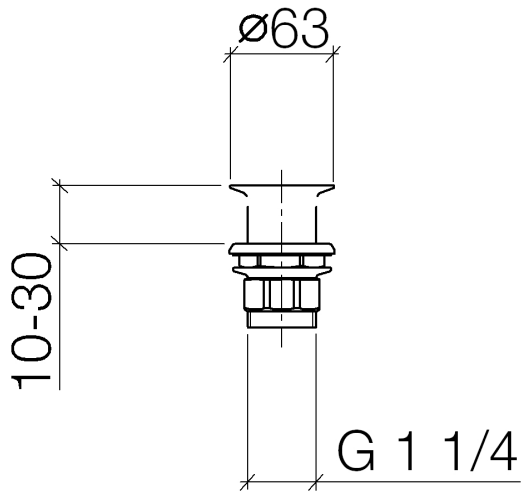

**Grated waste 1 1/4" - Light Gold**

IMO

10 110 970

Fits: IMO, LULU, MADISON, MEM, TARA,  
CL.1, LISSÉ, VAIA, META, CYO

	Light Gold	10 110 970-26
	Chrome	10 110 970-00
	Brushed Platinum	10 110 970-06
	Platinum	10 110 970-08
	Durabrand (23kt Gold)	10 110 970-09
	Dark Chrome	10 110 970-19
	Brushed Light Gold	10 110 970-27
	Brushed Durabrand (23kt Gold)	10 110 970-28
	Matte Black	10 110 970-33
	Brushed Bronze	10 110 970-42
	Brushed Champagne (22kt Gold)	10 110 970-46
	Champagne (22kt Gold)	10 110 970-47
	Brushed Chrome	10 110 970-93
	Brushed Dark Platinum	10 110 970-99

## Grated waste 1 1/4" - Light Gold

---

IMO

10 110 970

Only suitable for sinks without an overflow.

10 110 970

10 110 970

**Product version from 10/1/2023**

## Grated waste 1 1/4" - Light Gold

IMO

10 110 970

#### Product version from 10/1/2023

No.	Item Number	Name	Quantity used	Delivery time
	09 11 01 025-26	cup	5	60