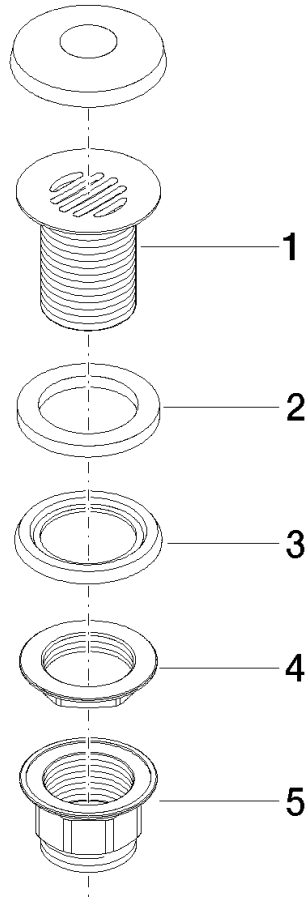

**Grated waste 1 1/4" - Light Gold**

IMO

10 110 970

Fits: IMO, LULU, MADISON, MEM, TARA,  
CL.1, LISSÉ, VAIA, META, CYO

	Light Gold	10 110 970-26
	Chrome	10 110 970-00
	Brushed Platinum	10 110 970-06
	Platinum	10 110 970-08
	Durabrand (23kt Gold)	10 110 970-09
	Dark Chrome	10 110 970-19
	Brushed Light Gold	10 110 970-27
	Brushed Durabrand (23kt Gold)	10 110 970-28
	Matte Black	10 110 970-33
	Brushed Bronze	10 110 970-42
	Brushed Champagne (22kt Gold)	10 110 970-46
	Champagne (22kt Gold)	10 110 970-47
	Brushed Chrome	10 110 970-93
	Brushed Dark Platinum	10 110 970-99

## Grated waste 1 1/4" - Light Gold

---

IMO

10 110 970

Only suitable for sinks without an overflow.

10 110 970

10 110 970

**Product version from 10/1/2023**

## Grated waste 1 1/4" - Light Gold

IMO

10 110 970

#### Product version from 10/1/2023

No.	Item Number	Name	Quantity used	Delivery time
	09 11 01 025-26	cup	5	60