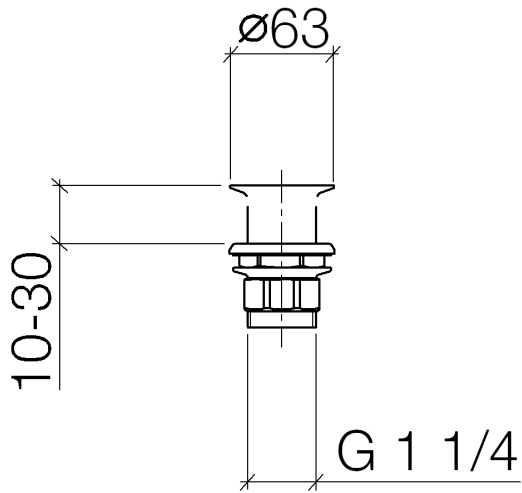

Grated waste 1 1/4" - Brushed Durabronze (23kt Gold)

IMO

10 110 970

Fits: IMO, LULU, MADISON, MEM, TARA,
CL.1, LISSÉ, VAIA, META, CYO

	Brushed Durabronze (23kt Gold)	10 110 970-28
	Chrome	10 110 970-00
	Brushed Platinum	10 110 970-06
	Platinum	10 110 970-08
	Durabronze (23kt Gold)	10 110 970-09
	Dark Chrome	10 110 970-19
	Light Gold	10 110 970-26
	Brushed Light Gold	10 110 970-27
	Matte Black	10 110 970-33
	Brushed Bronze	10 110 970-42
	Brushed Champagne (22kt Gold)	10 110 970-46
	Champagne (22kt Gold)	10 110 970-47
	Brushed Chrome	10 110 970-93
	Brushed Dark Platinum	10 110 970-99

Grated waste 1 1/4" - Brushed Durabronz (23kt Gold)

IMO

10 110 970

Only suitable for sinks without an overflow.

10 110 970

10 110 970

Product version from 10/1/2023

Parts for other finishes can be found here: [Chrome](#)

Grated waste 1 1/4" - Brushed Durabrass (23kt Gold)

IMO

10 110 970

Spare parts list

Product version from 10/1/2023

No.	Item Number	Name	Quantity used	Delivery time
	09 11 01 025-28	cup	5	20