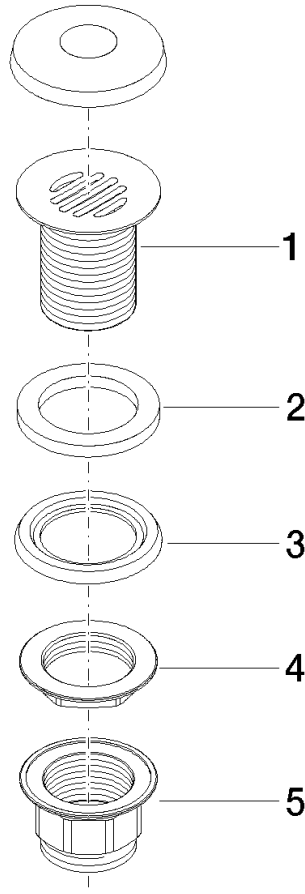

Grated waste 1 1/4" - Brushed Durabronze (23kt Gold)

IMO

10 110 970

Fits: IMO, LULU, MADISON, MEM, TARA,
CL.1, LISSÉ, VAIA, META, CYO

	Brushed Durabronze (23kt Gold)	10 110 970-28
	Chrome	10 110 970-00
	Brushed Platinum	10 110 970-06
	Platinum	10 110 970-08
	Durabronze (23kt Gold)	10 110 970-09
	Dark Chrome	10 110 970-19
	Light Gold	10 110 970-26
	Brushed Light Gold	10 110 970-27
	Matte Black	10 110 970-33
	Brushed Bronze	10 110 970-42
	Brushed Champagne (22kt Gold)	10 110 970-46
	Champagne (22kt Gold)	10 110 970-47
	Brushed Chrome	10 110 970-93
	Brushed Dark Platinum	10 110 970-99

Grated waste 1 1/4" - Brushed Durabronz (23kt Gold)

IMO

10 110 970

Only suitable for sinks without an overflow.

10 110 970

10 110 970

Product version from 10/1/2023

Parts for other finishes can be found here: [Chrome](#)

Grated waste 1 1/4" - Brushed Durabrass (23kt Gold)

IMO

10 110 970

Spare parts list

Product version from 10/1/2023

No.	Item Number	Name	Quantity used	Delivery time
	09 11 01 025-28	cup	5	20