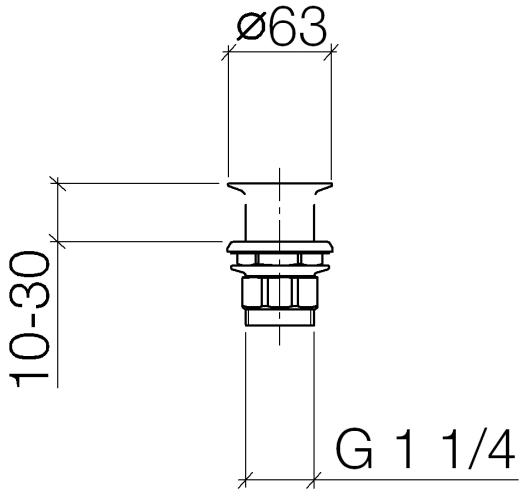

10 110 970

Fits: IMO, LULU, MADISON, MEM, TARA,
CL.1, LISSÉ, VAIA, META, CYO

	Matte Black	10 110 970-33
	Chrome	10 110 970-00
	Brushed Platinum	10 110 970-06
	Platinum	10 110 970-08
	Durabross (23kt Gold)	10 110 970-09
	Dark Chrome	10 110 970-19
	Light Gold	10 110 970-26
	Brushed Light Gold	10 110 970-27
	Brushed Durabross (23kt Gold)	10 110 970-28
	Brushed Bronze	10 110 970-42
	Brushed Champagne (22kt Gold)	10 110 970-46
	Champagne (22kt Gold)	10 110 970-47
	Brushed Chrome	10 110 970-93
	Brushed Dark Platinum	10 110 970-99

Grated waste 1 1/4" - Matte Black

IMO

10 110 970

Only suitable for sinks without an overflow.

10 110 970

10 110 970

Product version from 10/1/2023

Parts for other finishes can be found here: [Chrome](#)

Grated waste 1 1/4" - Matte Black

IMO

10 110 970

Spare parts list

Product version from 10/1/2023

No.	Item Number	Name	Quantity used	Delivery time
	09 11 01 025-33	cup	5	30