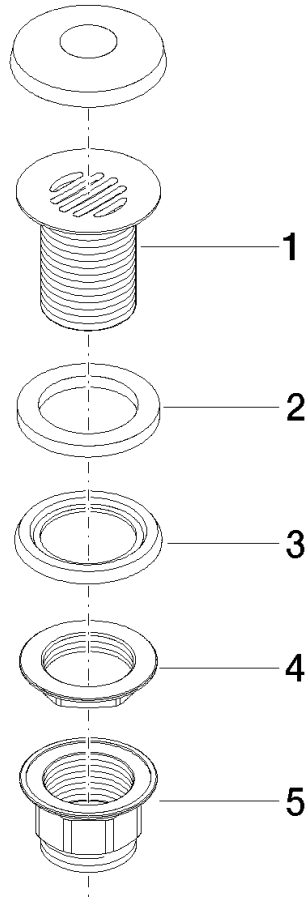

10 110 970

Fits: IMO, LULU, MADISON, MEM, TARA,
CL.1, LISSÉ, VAIA, META, CYO

	Matte Black	10 110 970-33
	Chrome	10 110 970-00
	Brushed Platinum	10 110 970-06
	Platinum	10 110 970-08
	Durabross (23kt Gold)	10 110 970-09
	Dark Chrome	10 110 970-19
	Light Gold	10 110 970-26
	Brushed Light Gold	10 110 970-27
	Brushed Durabross (23kt Gold)	10 110 970-28
	Brushed Bronze	10 110 970-42
	Brushed Champagne (22kt Gold)	10 110 970-46
	Champagne (22kt Gold)	10 110 970-47
	Brushed Chrome	10 110 970-93
	Brushed Dark Platinum	10 110 970-99

Grated waste 1 1/4" - Matte Black

IMO

10 110 970

Only suitable for sinks without an overflow.

10 110 970

10 110 970

Product version from 10/1/2023

Parts for other finishes can be found here: [Chrome](#)

Grated waste 1 1/4" - Matte Black

IMO

10 110 970

Spare parts list

Product version from 10/1/2023

No.	Item Number	Name	Quantity used	Delivery time
	09 11 01 025-33	cup	5	30