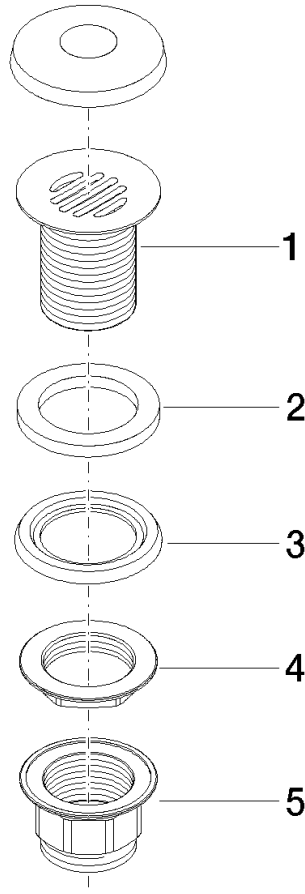

Grated waste 1 1/4" - Brushed Bronze

IMO

10 110 970

Fits: IMO, LULU, MADISON, MEM, TARA,
CL.1, LISSÉ, VAIA, META, CYO

	Brushed Bronze	10 110 970-42
	Chrome	10 110 970-00
	Brushed Platinum	10 110 970-06
	Platinum	10 110 970-08
	Durabass (23kt Gold)	10 110 970-09
	Dark Chrome	10 110 970-19
	Light Gold	10 110 970-26
	Brushed Light Gold	10 110 970-27
	Brushed Durabass (23kt Gold)	10 110 970-28
	Matte Black	10 110 970-33
	Brushed Champagne (22kt Gold)	10 110 970-46
	Champagne (22kt Gold)	10 110 970-47
	Brushed Chrome	10 110 970-93
	Brushed Dark Platinum	10 110 970-99

Grated waste 1 1/4" - Brushed Bronze

IMO

10 110 970

Only suitable for sinks without an overflow.

10 110 970

10 110 970

Product version from 10/1/2023

Parts for other finishes can be found here: [Chrome](#)

Grated waste 1 1/4" - Brushed Bronze

IMO

10 110 970

Spare parts list

Product version from 10/1/2023

No.	Item Number	Name	Quantity used	Delivery time
	09 11 01 025-42	cup	5	60