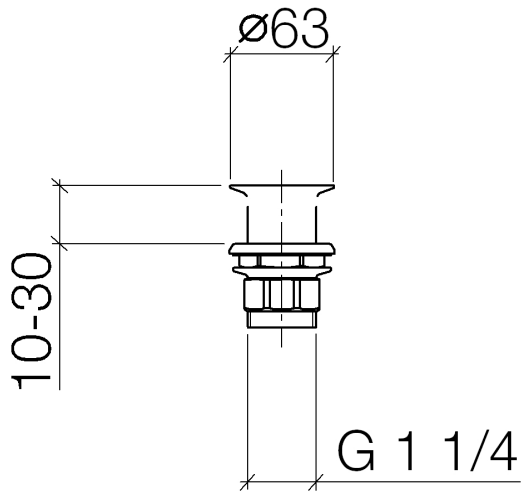

Grated waste 1 1/4" - Brushed Bronze

IMO

10 110 970

Fits: IMO, LULU, MADISON, MEM, TARA,
CL.1, LISSÉ, VAIA, META, CYO

	Brushed Bronze	10 110 970-42
	Chrome	10 110 970-00
	Brushed Platinum	10 110 970-06
	Platinum	10 110 970-08
	Durabass (23kt Gold)	10 110 970-09
	Dark Chrome	10 110 970-19
	Light Gold	10 110 970-26
	Brushed Light Gold	10 110 970-27
	Brushed Durabass (23kt Gold)	10 110 970-28
	Matte Black	10 110 970-33
	Brushed Champagne (22kt Gold)	10 110 970-46
	Champagne (22kt Gold)	10 110 970-47
	Brushed Chrome	10 110 970-93
	Brushed Dark Platinum	10 110 970-99

Grated waste 1 1/4" - Brushed Bronze

IMO

10 110 970

Only suitable for sinks without an overflow.

10 110 970

10 110 970

Product version from 10/1/2023

Parts for other finishes can be found here: [Chrome](#)

Grated waste 1 1/4" - Brushed Bronze

IMO

10 110 970

Spare parts list

Product version from 10/1/2023

No.	Item Number	Name	Quantity used	Delivery time
	09 11 01 025-42	cup	5	60