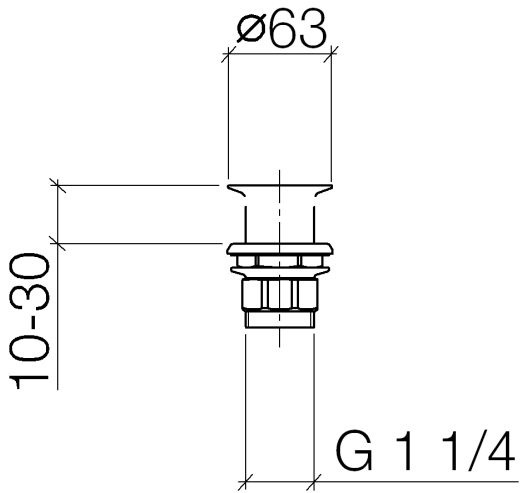

Grated waste 1 1/4" - Champagne (22kt Gold)

IMO

10 110 970

Fits: IMO, LULU, MADISON, MEM, TARA,
CL.1, LISSÉ, VAIA, META, CYO

	Champagne (22kt Gold)	10 110 970-47
	Chrome	10 110 970-00
	Brushed Platinum	10 110 970-06
	Platinum	10 110 970-08
	Durabrand (23kt Gold)	10 110 970-09
	Dark Chrome	10 110 970-19
	Light Gold	10 110 970-26
	Brushed Light Gold	10 110 970-27
	Brushed Durabrand (23kt Gold)	10 110 970-28
	Matte Black	10 110 970-33
	Brushed Bronze	10 110 970-42
	Brushed Champagne (22kt Gold)	10 110 970-46
	Brushed Chrome	10 110 970-93
	Brushed Dark Platinum	10 110 970-99

Grated waste 1 1/4" - Champagne (22kt Gold)

IMO

10 110 970

Only suitable for sinks without an overflow.

10 110 970

10 110 970

Product version from 10/1/2023

Parts for other
finishes can be found
here: [Chrome](#)

Grated waste 1 1/4" - Champagne (22kt Gold)

IMO

10 110 970

Spare parts list

Product version from 10/1/2023

No.	Item Number	Name	Quantity used	Delivery time
	09 11 01 025-47	cup	5	30