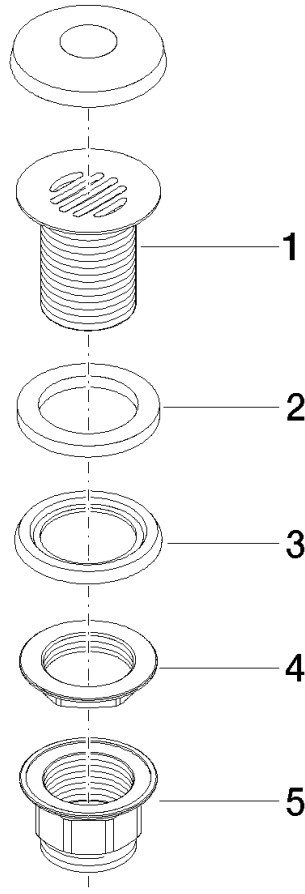

Grated waste 1 1/4" - Champagne (22kt Gold)

IMO

10 110 970

Fits: IMO, LULU, MADISON, MEM, TARA,
CL.1, LISSÉ, VAIA, META, CYO

	Champagne (22kt Gold)	10 110 970-47
	Chrome	10 110 970-00
	Brushed Platinum	10 110 970-06
	Platinum	10 110 970-08
	Durabrand (23kt Gold)	10 110 970-09
	Dark Chrome	10 110 970-19
	Light Gold	10 110 970-26
	Brushed Light Gold	10 110 970-27
	Brushed Durabrand (23kt Gold)	10 110 970-28
	Matte Black	10 110 970-33
	Brushed Bronze	10 110 970-42
	Brushed Champagne (22kt Gold)	10 110 970-46
	Brushed Chrome	10 110 970-93
	Brushed Dark Platinum	10 110 970-99

Grated waste 1 1/4" - Champagne (22kt Gold)

IMO

10 110 970

Only suitable for sinks without an overflow.

10 110 970

10 110 970

Product version from 10/1/2023

Parts for other
finishes can be found
here: [Chrome](#)

Grated waste 1 1/4" - Champagne (22kt Gold)

IMO

10 110 970

Spare parts list

Product version from 10/1/2023

No.	Item Number	Name	Quantity used	Delivery time
	09 11 01 025-47	cup	5	30