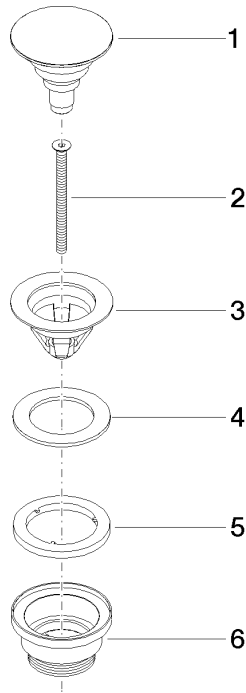

Basin Waste with push fastening 1 1/4" - Platinum

IMO

10 125 970

Fits: IMO, LULU, MADISON, MEM, TARA,
CL.1, LISSÉ, VAIA, META, CYO

	Platinum	10 125 970-08
	Chrome	10 125 970-00
	Brushed Platinum	10 125 970-06
	Durabress (23kt Gold)	10 125 970-09
	Dark Chrome	10 125 970-19
	Light Gold	10 125 970-26
	Brushed Light Gold	10 125 970-27
	Brushed Durabress (23kt Gold)	10 125 970-28
	Matte Black	10 125 970-33
	Platinum / Brushed Platinum	10 125 970-36
	Durabress / Brushed Durabress (23kt Gold)	10 125 970-38
	Brushed Bronze	10 125 970-42
	Brushed Champagne (22kt Gold)	10 125 970-46
	Champagne (22kt Gold)	10 125 970-47
	Brushed Chrome	10 125 970-93
	Brushed Dark Platinum	10 125 970-99

Basin Waste with push fastening 1 1/4" - Platinum

IMO

10 125 970

Only suitable for basins with an overflow.

10 125 970

mm [inches]

10 125 970

Product version from 10/1/2023

Parts for other
finishes can be found
here: [Chrome](#)

Basin Waste with push fastening 1 1/4" - Platinum

IMO

10 125 970

Spare parts list

Product version from 10/1/2023

No.	Item Number	Name	Quantity used	Delivery time
	04 31 20 096 00-08	plug	6	-