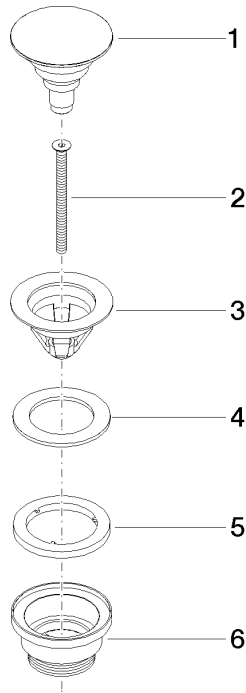

Basin Waste with push fastening 1 1/4" - Durabronze (23kt Gold)

IMO

10 125 970

Fits: IMO, LULU, MADISON, MEM, TARA,
CL.1, LISSÉ, VAIA, META, CYO

	Durabronze (23kt Gold)	10 125 970-09
	Chrome	10 125 970-00
	Brushed Platinum	10 125 970-06
	Platinum	10 125 970-08
	Dark Chrome	10 125 970-19
	Light Gold	10 125 970-26
	Brushed Light Gold	10 125 970-27
	Brushed Durabronze (23kt Gold)	10 125 970-28
	Matte Black	10 125 970-33
	Platinum / Brushed Platinum	10 125 970-36
	Durabronze / Brushed Durabronze (23kt Gold)	10 125 970-38
	Brushed Bronze	10 125 970-42
	Brushed Champagne (22kt Gold)	10 125 970-46
	Champagne (22kt Gold)	10 125 970-47
	Brushed Chrome	10 125 970-93
	Brushed Dark Platinum	10 125 970-99

Basin Waste with push fastening 1 1/4" - Durabross (23kt Gold)

IMO

10 125 970

Only suitable for basins with an overflow.

10 125 970

mm [inches]

10 125 970

Product version from 10/1/2023

Parts for other finishes can be found here: [Chrome](#)

Basin Waste with push fastening 1 1/4" - Durabrass (23kt Gold)

IMO

10 125 970

Spare parts list

Product version from 10/1/2023

No.	Item Number	Name	Quantity used	Delivery time
	04 31 20 096 00-09	plug	6	40