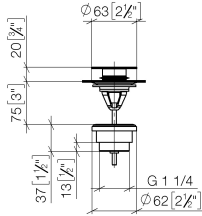

Basin Waste with push fastening 1 1/4" - Durabronze (23kt Gold)

IMO

10 125 970

Fits: IMO, LULU, MADISON, MEM, TARA,
CL.1, LISSÉ, VAIA, META, CYO

	Durabronze (23kt Gold)	10 125 970-09
	Chrome	10 125 970-00
	Brushed Platinum	10 125 970-06
	Platinum	10 125 970-08
	Dark Chrome	10 125 970-19
	Light Gold	10 125 970-26
	Brushed Light Gold	10 125 970-27
	Brushed Durabronze (23kt Gold)	10 125 970-28
	Matte Black	10 125 970-33
	Platinum / Brushed Platinum	10 125 970-36
	Durabronze / Brushed Durabronze (23kt Gold)	10 125 970-38
	Brushed Bronze	10 125 970-42
	Brushed Champagne (22kt Gold)	10 125 970-46
	Champagne (22kt Gold)	10 125 970-47
	Brushed Chrome	10 125 970-93
	Brushed Dark Platinum	10 125 970-99

Basin Waste with push fastening 1 1/4" - Durabross (23kt Gold)

IMO

10 125 970

Only suitable for basins with an overflow.

10 125 970

mm [inches]

10 125 970

Product version from 10/1/2023

Parts for other finishes can be found here: [Chrome](#)

Basin Waste with push fastening 1 1/4" - Durabrass (23kt Gold)

IMO

10 125 970

Spare parts list

Product version from 10/1/2023

No.	Item Number	Name	Quantity used	Delivery time
	04 31 20 096 00-09	plug	6	40