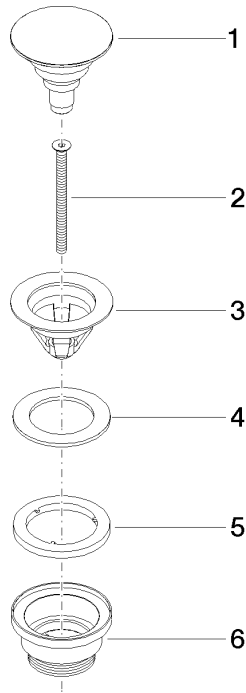

Basin Waste with push fastening 1 1/4" - Dark Chrome

IMO

10 125 970

Fits: IMO, LULU, MADISON, MEM, TARA,
CL.1, LISSÉ, VAIA, META, CYO

| | | |
|--|---|---------------|
|  | Dark Chrome | 10 125 970-19 |
|  | Chrome | 10 125 970-00 |
|  | Brushed Platinum | 10 125 970-06 |
|  | Platinum | 10 125 970-08 |
|  | Durabronze (23kt Gold) | 10 125 970-09 |
|  | Light Gold | 10 125 970-26 |
|  | Brushed Light Gold | 10 125 970-27 |
|  | Brushed Durabronze (23kt Gold) | 10 125 970-28 |
|  | Matte Black | 10 125 970-33 |
| | Platinum / Brushed Platinum | 10 125 970-36 |
| | Durabronze / Brushed Durabronze (23kt Gold) | 10 125 970-38 |
|  | Brushed Bronze | 10 125 970-42 |
|  | Brushed Champagne (22kt Gold) | 10 125 970-46 |
|  | Champagne (22kt Gold) | 10 125 970-47 |
|  | Brushed Chrome | 10 125 970-93 |
|  | Brushed Dark Platinum | 10 125 970-99 |

Basin Waste with push fastening 1 1/4" - Dark Chrome

IMO

10 125 970

Only suitable for basins with an overflow.

10 125 970

mm [inches]

10 125 970

Product version from 10/1/2023

Parts for other
finishes can be found
here: [Chrome](#)

Basin Waste with push fastening 1 1/4" - Dark Chrome

IMO

10 125 970

Spare parts list

Product version from 10/1/2023

| No. | Item Number | Name | Quantity used | Delivery time |
|-----|--------------------|------|---------------|---------------|
| | 04 31 20 096 00-19 | plug | 6 | - |