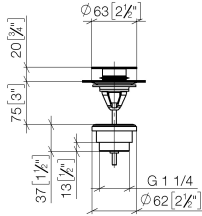

Basin Waste with push fastening 1 1/4" - Dark Chrome

IMO

10 125 970

Fits: IMO, LULU, MADISON, MEM, TARA,
CL.1, LISSÉ, VAIA, META, CYO

| | | |
|--|---|---------------|
|  | Dark Chrome | 10 125 970-19 |
|  | Chrome | 10 125 970-00 |
|  | Brushed Platinum | 10 125 970-06 |
|  | Platinum | 10 125 970-08 |
|  | Durabronze (23kt Gold) | 10 125 970-09 |
|  | Light Gold | 10 125 970-26 |
|  | Brushed Light Gold | 10 125 970-27 |
|  | Brushed Durabronze (23kt Gold) | 10 125 970-28 |
|  | Matte Black | 10 125 970-33 |
| | Platinum / Brushed Platinum | 10 125 970-36 |
| | Durabronze / Brushed Durabronze (23kt Gold) | 10 125 970-38 |
|  | Brushed Bronze | 10 125 970-42 |
|  | Brushed Champagne (22kt Gold) | 10 125 970-46 |
|  | Champagne (22kt Gold) | 10 125 970-47 |
|  | Brushed Chrome | 10 125 970-93 |
|  | Brushed Dark Platinum | 10 125 970-99 |

Basin Waste with push fastening 1 1/4" - Dark Chrome

IMO

10 125 970

Only suitable for basins with an overflow.

10 125 970

mm [inches]

10 125 970

Product version from 10/1/2023

Parts for other
finishes can be found
here: [Chrome](#)

Basin Waste with push fastening 1 1/4" - Dark Chrome

IMO

10 125 970

Spare parts list

Product version from 10/1/2023

| No. | Item Number | Name | Quantity used | Delivery time |
|-----|--------------------|------|---------------|---------------|
| | 04 31 20 096 00-19 | plug | 6 | - |