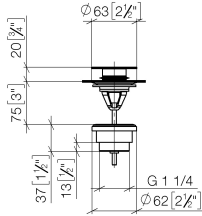

Basin Waste with push fastening 1 1/4" - Matte Black

IMO

10 125 970

Only suitable for basins with an overflow.

10 125 970

mm [inches]

10 125 970

Product version from 10/1/2023

Parts for other
finishes can be found
here: [Chrome](#)

Basin Waste with push fastening 1 1/4" - Matte Black

IMO

10 125 970

Spare parts list

Product version from 10/1/2023

| No. | Item Number | Name | Quantity used | Delivery time |
|-----|--------------------|------|---------------|---------------|
| | 04 31 20 096 00-33 | plug | 6 | 30 |