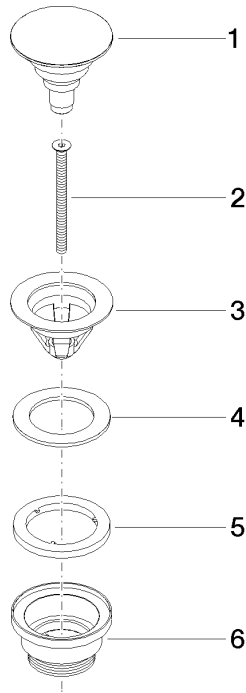

10 125 970

Fits: IMO, LULU, MADISON, MEM, TARA,
CL.1, LISSÉ, VAIA, META, CYO

| | | |
|--|---|---------------|
|  | Matte Black | 10 125 970-33 |
|  | Chrome | 10 125 970-00 |
|  | Brushed Platinum | 10 125 970-06 |
|  | Platinum | 10 125 970-08 |
|  | Durabass (23kt Gold) | 10 125 970-09 |
|  | Dark Chrome | 10 125 970-19 |
|  | Light Gold | 10 125 970-26 |
|  | Brushed Light Gold | 10 125 970-27 |
|  | Brushed Durabass (23kt Gold) | 10 125 970-28 |
| | Platinum / Brushed Platinum | 10 125 970-36 |
| | Durabass / Brushed Durabass (23kt Gold) | 10 125 970-38 |
|  | Brushed Bronze | 10 125 970-42 |
|  | Brushed Champagne (22kt Gold) | 10 125 970-46 |
|  | Champagne (22kt Gold) | 10 125 970-47 |
|  | Brushed Chrome | 10 125 970-93 |
|  | Brushed Dark Platinum | 10 125 970-99 |

Basin Waste with push fastening 1 1/4" - Matte Black

IMO

10 125 970

Only suitable for basins with an overflow.

10 125 970

mm [inches]

10 125 970

Product version from 10/1/2023

Parts for other
finishes can be found
here: [Chrome](#)

Basin Waste with push fastening 1 1/4" - Matte Black

IMO

10 125 970

Spare parts list

Product version from 10/1/2023

| No. | Item Number | Name | Quantity used | Delivery time |
|-----|--------------------|------|---------------|---------------|
| | 04 31 20 096 00-33 | plug | 6 | 30 |