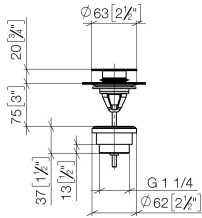

## Basin Waste with push fastening 1 1/4" - Brushed Champagne (22kt Gold)

IMO

10 125 970

Fits: IMO, LULU, MADISON, MEM, TARA,  
CL.1, LISSÉ, VAIA, META, CYO

	Brushed Champagne (22kt Gold)	10 125 970-46
	Chrome	10 125 970-00
	Brushed Platinum	10 125 970-06
	Platinum	10 125 970-08
	Durabress (23kt Gold)	10 125 970-09
	Dark Chrome	10 125 970-19
	Light Gold	10 125 970-26
	Brushed Light Gold	10 125 970-27
	Brushed Durabress (23kt Gold)	10 125 970-28
	Matte Black	10 125 970-33
	Platinum / Brushed Platinum	10 125 970-36
	Durabress / Brushed Durabress (23kt Gold)	10 125 970-38
	Brushed Bronze	10 125 970-42
	Champagne (22kt Gold)	10 125 970-47
	Brushed Chrome	10 125 970-93
	Brushed Dark Platinum	10 125 970-99

## Basin Waste with push fastening 1 1/4" - Brushed Champagne (22kt Gold)

---

IMO

10 125 970

Only suitable for basins with an overflow.

10 125 970

mm [inches]

10 125 970

**Product version from 10/1/2023**

Parts for other finishes can be found here: [Chrome](#)

Basin Waste with push fastening 1 1/4" - Brushed Champagne (22kt Gold)

IMO

10 125 970

**Spare parts list**

**Product version from 10/1/2023**