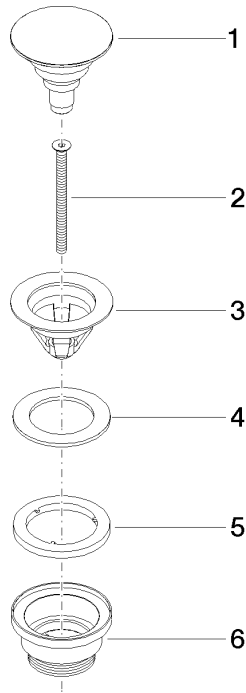

## Basin Waste with push fastening 1 1/4" - Brushed Champagne (22kt Gold)

IMO

10 125 970

Fits: IMO, LULU, MADISON, MEM, TARA,  
CL.1, LISSÉ, VAIA, META, CYO

	Brushed Champagne (22kt Gold)	10 125 970-46
	Chrome	10 125 970-00
	Brushed Platinum	10 125 970-06
	Platinum	10 125 970-08
	Durabress (23kt Gold)	10 125 970-09
	Dark Chrome	10 125 970-19
	Light Gold	10 125 970-26
	Brushed Light Gold	10 125 970-27
	Brushed Durabress (23kt Gold)	10 125 970-28
	Matte Black	10 125 970-33
	Platinum / Brushed Platinum	10 125 970-36
	Durabress / Brushed Durabress (23kt Gold)	10 125 970-38
	Brushed Bronze	10 125 970-42
	Champagne (22kt Gold)	10 125 970-47
	Brushed Chrome	10 125 970-93
	Brushed Dark Platinum	10 125 970-99

## Basin Waste with push fastening 1 1/4" - Brushed Champagne (22kt Gold)

---

IMO

10 125 970

Only suitable for basins with an overflow.

10 125 970

mm [inches]

10 125 970

**Product version from 10/1/2023**

Parts for other finishes can be found here: [Chrome](#)

Basin Waste with push fastening 1 1/4" - Brushed Champagne (22kt Gold)

IMO

10 125 970

**Spare parts list**

**Product version from 10/1/2023**

No.	Item Number	Name	Quantity used	Delivery time
	04 31 20 096 00-46	plug	6	-

Spare part can no longer be ordered, please order the replacement item