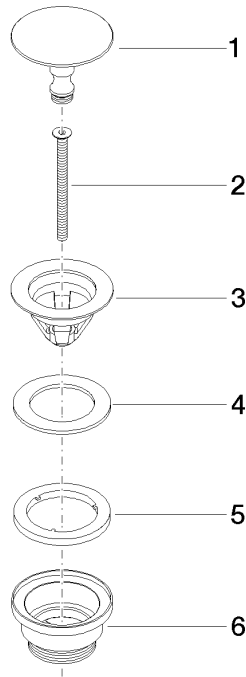

Basin Waste without press-closing 1 1/4" - Brushed Platinum

IMO

10 126 970

Fits: IMO, LULU, MADISON, MEM, TARA,
CL.1, LISSÉ, VAIA, META, CYO

	Brushed Platinum	10 126 970-06
	Chrome	10 126 970-00
	Platinum	10 126 970-08
	Durabress (23kt Gold)	10 126 970-09
	Dark Chrome	10 126 970-19
	Light Gold	10 126 970-26
	Brushed Light Gold	10 126 970-27
	Brushed Durabress (23kt Gold)	10 126 970-28
	Matte Black	10 126 970-33
	Brushed Bronze	10 126 970-42
	Brushed Champagne (22kt Gold)	10 126 970-46
	Champagne (22kt Gold)	10 126 970-47
	Brushed Chrome	10 126 970-93
	Brushed Dark Platinum	10 126 970-99

Basin Waste without press-closing 1 1/4" - Brushed Platinum

IMO

10 126 970

Only suitable for sinks without an overflow.

10 126 970

Product version from 10/1/2023

Parts for other
finishes can be found
here: [Chrome](#)

Basin Waste without press-closing 1 1/4" - Brushed Platinum

IMO

10 126 970

Spare parts list

Product version from 10/1/2023

No.	Item Number	Name	Quantity used	Delivery time
	09 31 20 097-06	plug	6	10