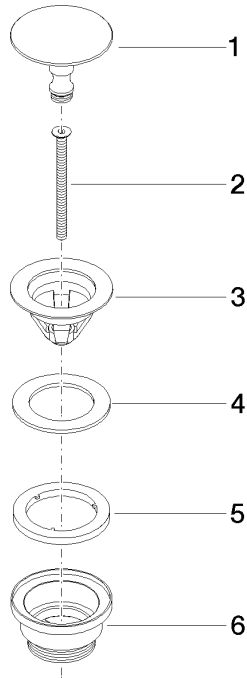

Basin Waste without press-closing 1 1/4" - Platinum

10 126 970 Product version from 10/1/2023

	Platinum	10 126 970-08
	Chrome	10 126 970-00
	Brushed Platinum	10 126 970-06
	Durabass (23kt Gold)	10 126 970-09
	Dark Chrome	10 126 970-19
	Light Gold	10 126 970-26
	Brushed Light Gold	10 126 970-27
	Brushed Durabass (23kt Gold)	10 126 970-28
	Matte Black	10 126 970-33
	Brushed Bronze	10 126 970-42
	Brushed Champagne (22kt Gold)	10 126 970-46
	Champagne (22kt Gold)	10 126 970-47
	Brushed Chrome	10 126 970-93
	Brushed Dark Platinum	10 126 970-99

Basin Waste without press-closing 1 1/4" - Platinum

10 126 970 Product version from 10/1/2023

Only suitable for sinks without an overflow.

Basin Waste without press-closing 1 1/4" - Platinum

10 126 970 Product version from 10/1/2023

mm [inches]

Basin Waste without press-closing 1 1/4" - Platinum

10 126 970 Product version from 10/1/2023

Parts for other finishes can be found here: [Chrome](#)

Spare parts list

No.	Item Number	Name	Quantity used	Delivery time
1	09 31 20 097-08	plug	1	60
2	09 30 30 179 90	screw	1	2
3	09 11 01 038-08	cup	1	40
4	09 14 05 061 90	seal	1	2
5	09 14 03 153 90	seal	1	2
6	09 11 10 156-08	connection	1	60