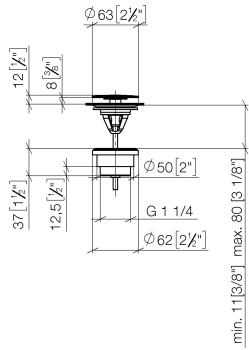

Basin Waste without press-closing 1 1/4" - Platinum

10 126 970 Product version from 10/1/2023

	Platinum	10 126 970-08
	Chrome	10 126 970-00
	Brushed Platinum	10 126 970-06
	Durabass (23kt Gold)	10 126 970-09
	Dark Chrome	10 126 970-19
	Light Gold	10 126 970-26
	Brushed Light Gold	10 126 970-27
	Brushed Durabass (23kt Gold)	10 126 970-28
	Matte Black	10 126 970-33
	Brushed Bronze	10 126 970-42
	Brushed Champagne (22kt Gold)	10 126 970-46
	Champagne (22kt Gold)	10 126 970-47
	Brushed Chrome	10 126 970-93
	Brushed Dark Platinum	10 126 970-99

Basin Waste without press-closing 1 1/4" - Platinum

10 126 970 Product version from 10/1/2023

Only suitable for sinks without an overflow.

Basin Waste without press-closing 1 1/4" - Platinum

10 126 970 Product version from 10/1/2023

mm [inches]

Basin Waste without press-closing 1 1/4" - Platinum

10 126 970 Product version from 10/1/2023

Parts for other finishes can be found here: [Chrome](#)

Spare parts list

No.	Item Number	Name	Quantity used	Delivery time
1	09 31 20 097-08	plug	1	60
2	09 30 30 179 90	screw	1	2
3	09 11 01 038-08	cup	1	40
4	09 14 05 061 90	seal	1	2
5	09 14 03 153 90	seal	1	2
6	09 11 10 156-08	connection	1	60