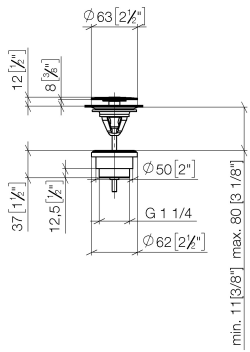

Basin Waste without press-closing 1 1/4" - Brushed Bronze

IMO

10 126 970

Fits: IMO, LULU, MADISON, MEM, TARA,
CL.1, LISSÉ, VAIA, META, CYO

	Brushed Bronze	10 126 970-42
	Chrome	10 126 970-00
	Brushed Platinum	10 126 970-06
	Platinum	10 126 970-08
	Durabronze (23kt Gold)	10 126 970-09
	Dark Chrome	10 126 970-19
	Light Gold	10 126 970-26
	Brushed Light Gold	10 126 970-27
	Brushed Durabronze (23kt Gold)	10 126 970-28
	Matte Black	10 126 970-33
	Brushed Champagne (22kt Gold)	10 126 970-46
	Champagne (22kt Gold)	10 126 970-47
	Brushed Chrome	10 126 970-93
	Brushed Dark Platinum	10 126 970-99

Basin Waste without press-closing 1 1/4" - Brushed Bronze

IMO

10 126 970

Only suitable for sinks without an overflow.

10 126 970

mm [inches]

10 126 970

Product version from 10/1/2023

Parts for other
finishes can be found
here: [Chrome](#)

Basin Waste without press-closing 1 1/4" - Brushed Bronze

IMO

10 126 970

Spare parts list

Product version from 10/1/2023

No.	Item Number	Name	Quantity used	Delivery time
	09 31 20 097-42	plug	6	60