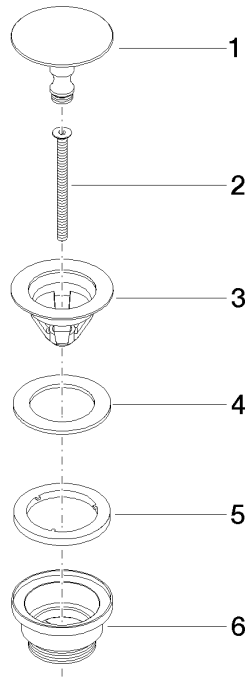

Basin Waste without press-closing 1 1/4" - Brushed Bronze

IMO

10 126 970

Fits: IMO, LULU, MADISON, MEM, TARA,
CL.1, LISSÉ, VAIA, META, CYO

	Brushed Bronze	10 126 970-42
	Chrome	10 126 970-00
	Brushed Platinum	10 126 970-06
	Platinum	10 126 970-08
	Durabronze (23kt Gold)	10 126 970-09
	Dark Chrome	10 126 970-19
	Light Gold	10 126 970-26
	Brushed Light Gold	10 126 970-27
	Brushed Durabronze (23kt Gold)	10 126 970-28
	Matte Black	10 126 970-33
	Brushed Champagne (22kt Gold)	10 126 970-46
	Champagne (22kt Gold)	10 126 970-47
	Brushed Chrome	10 126 970-93
	Brushed Dark Platinum	10 126 970-99

Basin Waste without press-closing 1 1/4" - Brushed Bronze

IMO

10 126 970

Only suitable for sinks without an overflow.

10 126 970

mm [inches]

10 126 970

Product version from 10/1/2023

Parts for other
finishes can be found
here: [Chrome](#)

Basin Waste without press-closing 1 1/4" - Brushed Bronze

IMO

10 126 970

Spare parts list

Product version from 10/1/2023

No.	Item Number	Name	Quantity used	Delivery time
	09 31 20 097-42	plug	6	60