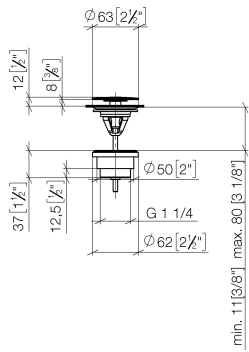

**Basin Waste without press-closing 1 1/4" - Brushed Champagne (22kt Gold)**

10 126 970

	Brushed Champagne (22kt Gold)	10 126 970-46
	Chrome	10 126 970-00
	Brushed Platinum	10 126 970-06
	Platinum	10 126 970-08
	Durabross (23kt Gold)	10 126 970-09
	Dark Chrome	10 126 970-19
	Light Gold	10 126 970-26
	Brushed Light Gold	10 126 970-27
	Brushed Durabross (23kt Gold)	10 126 970-28
	Matte Black	10 126 970-33
	Brushed Bronze	10 126 970-42
	Champagne (22kt Gold)	10 126 970-47
	Brushed Chrome	10 126 970-93
	Brushed Dark Platinum	10 126 970-99

## Basin Waste without press-closing 1 1/4" - Brushed Champagne (22kt Gold)

10 126 970

mm [inches]

## Basin Waste without press-closing 1 1/4" - Brushed Champagne (22kt Gold)

---

10 126 970

Parts for other  
finishes can be found  
here: [Chrome](#)