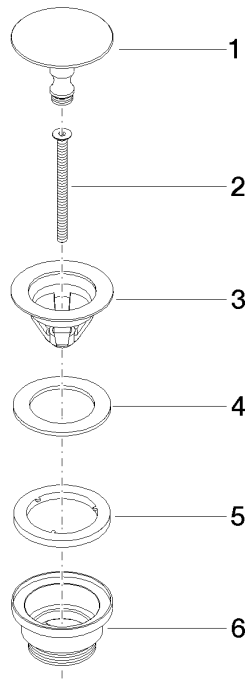

Basin Waste without press-closing 1 1/4" - Champagne (22kt Gold)

IMO

10 126 970

Fits: IMO, LULU, MADISON, MEM, TARA,
CL.1, LISSÉ, VAIA, META, CYO

	Champagne (22kt Gold)	10 126 970-47
	Chrome	10 126 970-00
	Brushed Platinum	10 126 970-06
	Platinum	10 126 970-08
	Durabrand (23kt Gold)	10 126 970-09
	Dark Chrome	10 126 970-19
	Light Gold	10 126 970-26
	Brushed Light Gold	10 126 970-27
	Brushed Durabrand (23kt Gold)	10 126 970-28
	Matte Black	10 126 970-33
	Brushed Bronze	10 126 970-42
	Brushed Champagne (22kt Gold)	10 126 970-46
	Brushed Chrome	10 126 970-93
	Brushed Dark Platinum	10 126 970-99

Basin Waste without press-closing 1 1/4" - Champagne (22kt Gold)

IMO

10 126 970

Only suitable for sinks without an overflow.

10 126 970

Parts for other
finishes can be found
here: [Chrome](#)

Spare parts list