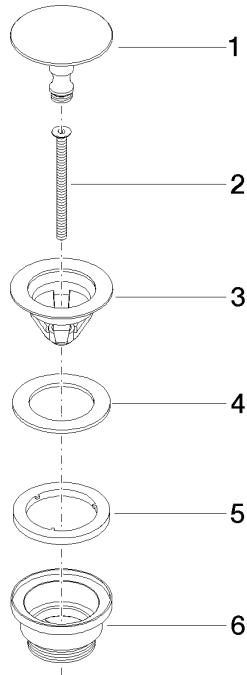

Basin Waste without press-closing 1 1/4" - Brushed Dark Platinum

10 126 970 Product version from 10/1/2023

	Brushed Dark Platinum	10 126 970-99
	Chrome	10 126 970-00
	Brushed Platinum	10 126 970-06
	Platinum	10 126 970-08
	Durabass (23kt Gold)	10 126 970-09
	Dark Chrome	10 126 970-19
	Light Gold	10 126 970-26
	Brushed Light Gold	10 126 970-27
	Brushed Durabass (23kt Gold)	10 126 970-28
	Matte Black	10 126 970-33
	Brushed Bronze	10 126 970-42
	Brushed Champagne (22kt Gold)	10 126 970-46
	Champagne (22kt Gold)	10 126 970-47
	Brushed Chrome	10 126 970-93

Basin Waste without press-closing 1 1/4" - Brushed Dark Platinum

10 126 970 Product version from 10/1/2023

Only suitable for sinks without an overflow.

Basin Waste without press-closing 1 1/4" - Brushed Dark Platinum

10 126 970 Product version from 10/1/2023

mm [inches]

Basin Waste without press-closing 1 1/4" - Brushed Dark Platinum

10 126 970 Product version from 10/1/2023

Parts for other finishes can be found here: [Chrome](#)

Spare parts list

No.	Item Number	Name	Quantity used	Delivery time
1	09 31 20 097-99	plug	1	20
2	09 30 30 179 90	screw	1	2
3	09 11 01 038-99	cup	1	20
4	09 14 05 061 90	seal	1	2
5	09 14 03 153 90	seal	1	2
6	09 11 10 156-99	connection	1	20