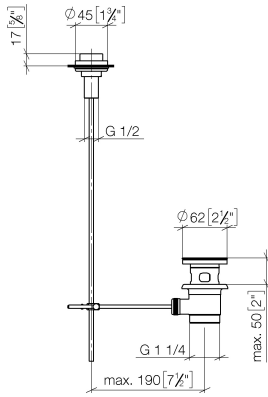

Basin Waste with knob for deck mounting 1 1/4" - Chrome

IMO

10 200 970

Fits: IMO, LULU, MADISON, MEM, TARA,
CL.1, LISSÉ, VAIA, META, CYO

	Chrome	10 200 970-00
	Brushed Platinum	10 200 970-06
	Platinum	10 200 970-08
	Durabress (23kt Gold)	10 200 970-09
	Dark Chrome	10 200 970-19
	Light Gold	10 200 970-26
	Brushed Light Gold	10 200 970-27
	Brushed Durabress (23kt Gold)	10 200 970-28
	Matte Black	10 200 970-33
	Brushed Bronze	10 200 970-42
	Brushed Champagne (22kt Gold)	10 200 970-46
	Champagne (22kt Gold)	10 200 970-47
	Brushed Chrome	10 200 970-93
	Brushed Dark Platinum	10 200 970-99

Basin Waste with knob for deck mounting 1 1/4" - Chrome

IMO

10 200 970

Only suitable for basins with an overflow.

10 200 970

mm [inches]

10 200 970

Product version from 10/1/2023

Basin Waste with knob for deck mounting 1 1/4" - Chrome

IMO

10 200 970

Spare parts list

Product version from 10/1/2023

No.	Item Number	Name	Quantity used	Delivery time
	09 21 33 001-00	handle	10	10