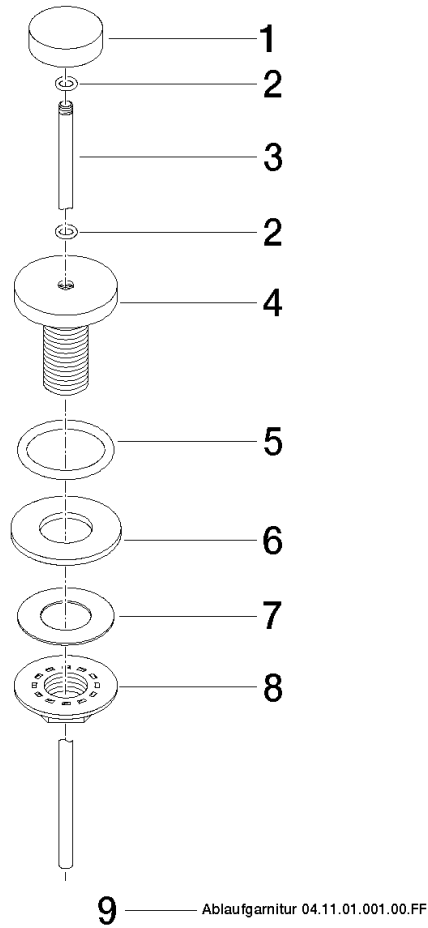

Basin Waste with knob for deck mounting 1 1/4" - Chrome

IMO

10 200 970

Fits: IMO, LULU, MADISON, MEM, TARA,
CL.1, LISSÉ, VAIA, META, CYO

	Chrome	10 200 970-00
	Brushed Platinum	10 200 970-06
	Platinum	10 200 970-08
	Durabress (23kt Gold)	10 200 970-09
	Dark Chrome	10 200 970-19
	Light Gold	10 200 970-26
	Brushed Light Gold	10 200 970-27
	Brushed Durabress (23kt Gold)	10 200 970-28
	Matte Black	10 200 970-33
	Brushed Bronze	10 200 970-42
	Brushed Champagne (22kt Gold)	10 200 970-46
	Champagne (22kt Gold)	10 200 970-47
	Brushed Chrome	10 200 970-93
	Brushed Dark Platinum	10 200 970-99

Basin Waste with knob for deck mounting 1 1/4" - Chrome

IMO

10 200 970

Only suitable for basins with an overflow.

10 200 970

mm [inches]

10 200 970

Product version from 10/1/2023

Basin Waste with knob for deck mounting 1 1/4" - Chrome

IMO

10 200 970

Spare parts list

Product version from 10/1/2023

No.	Item Number	Name	Quantity used	Delivery time
	09 21 33 001-00	handle	10	10