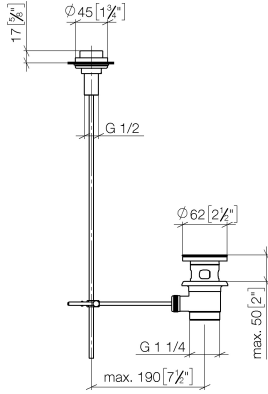

Basin Waste with knob for deck mounting 1 1/4" - Brushed Platinum

IMO

10 200 970

Fits: IMO, LULU, MADISON, MEM, TARA,
CL.1, LISSÉ, VAIA, META, CYO

	Brushed Platinum	10 200 970-06
	Chrome	10 200 970-00
	Platinum	10 200 970-08
	Durabress (23kt Gold)	10 200 970-09
	Dark Chrome	10 200 970-19
	Light Gold	10 200 970-26
	Brushed Light Gold	10 200 970-27
	Brushed Durabress (23kt Gold)	10 200 970-28
	Matte Black	10 200 970-33
	Brushed Bronze	10 200 970-42
	Brushed Champagne (22kt Gold)	10 200 970-46
	Champagne (22kt Gold)	10 200 970-47
	Brushed Chrome	10 200 970-93
	Brushed Dark Platinum	10 200 970-99

Basin Waste with knob for deck mounting 1 1/4" - Brushed Platinum

IMO

10 200 970

Only suitable for basins with an overflow.

10 200 970

mm [inches]

10 200 970

Product version from 10/1/2023

Parts for other finishes can be found here: [Chrome](#)

Basin Waste with knob for deck mounting 1 1/4" - Brushed Platinum

IMO

10 200 970

Spare parts list

Product version from 10/1/2023

No.	Item Number	Name	Quantity used	Delivery time
	09 21 33 001-06	handle	10	10