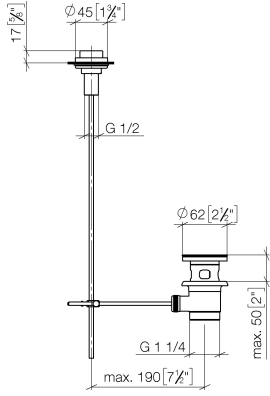

Basin Waste with knob for deck mounting 1 1/4" - Durabronze (23kt Gold)

IMO

10 200 970

Fits: IMO, LULU, MADISON, MEM, TARA,
CL.1, LISSÉ, VAIA, META, CYO

	Durabronze (23kt Gold)	10 200 970-09
	Chrome	10 200 970-00
	Brushed Platinum	10 200 970-06
	Platinum	10 200 970-08
	Dark Chrome	10 200 970-19
	Light Gold	10 200 970-26
	Brushed Light Gold	10 200 970-27
	Brushed Durabronze (23kt Gold)	10 200 970-28
	Matte Black	10 200 970-33
	Brushed Bronze	10 200 970-42
	Brushed Champagne (22kt Gold)	10 200 970-46
	Champagne (22kt Gold)	10 200 970-47
	Brushed Chrome	10 200 970-93
	Brushed Dark Platinum	10 200 970-99

Basin Waste with knob for deck mounting 1 1/4" - Durabronze (23kt Gold)

IMO

10 200 970

Only suitable for basins with an overflow.

10 200 970

mm [inches]

10 200 970

Product version from 10/1/2023

Parts for other finishes can be found here: [Chrome](#)

Basin Waste with knob for deck mounting 1 1/4" - Durabronze (23kt Gold)

IMO

10 200 970

Spare parts list

Product version from 10/1/2023

No.	Item Number	Name	Quantity used	Delivery time
	09 21 33 001-09	handle	10	40