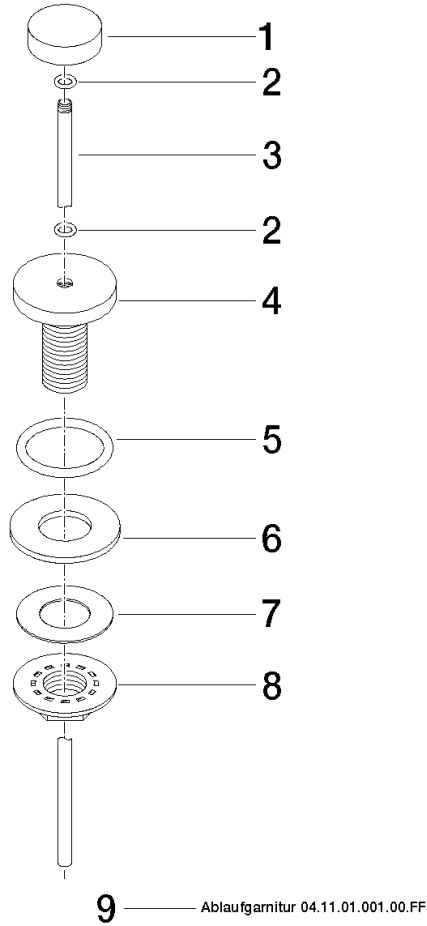

Basin Waste with knob for deck mounting 1 1/4" - Durabronze (23kt Gold)

IMO

10 200 970

Fits: IMO, LULU, MADISON, MEM, TARA,
CL.1, LISSÉ, VAIA, META, CYO

	Durabronze (23kt Gold)	10 200 970-09
	Chrome	10 200 970-00
	Brushed Platinum	10 200 970-06
	Platinum	10 200 970-08
	Dark Chrome	10 200 970-19
	Light Gold	10 200 970-26
	Brushed Light Gold	10 200 970-27
	Brushed Durabronze (23kt Gold)	10 200 970-28
	Matte Black	10 200 970-33
	Brushed Bronze	10 200 970-42
	Brushed Champagne (22kt Gold)	10 200 970-46
	Champagne (22kt Gold)	10 200 970-47
	Brushed Chrome	10 200 970-93
	Brushed Dark Platinum	10 200 970-99

Basin Waste with knob for deck mounting 1 1/4" - Durabronze (23kt Gold)

IMO

10 200 970

Only suitable for basins with an overflow.

10 200 970

mm [inches]

10 200 970

Product version from 10/1/2023

Parts for other finishes can be found here: [Chrome](#)

Basin Waste with knob for deck mounting 1 1/4" - Durabronze (23kt Gold)

IMO

10 200 970

Spare parts list

Product version from 10/1/2023

No.	Item Number	Name	Quantity used	Delivery time
	09 21 33 001-09	handle	10	40