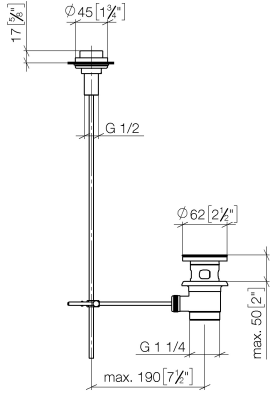

Basin Waste with knob for deck mounting 1 1/4" - Brushed Light Gold

IMO

10 200 970

Fits: IMO, LULU, MADISON, MEM, TARA,
CL.1, LISSÉ, VAIA, META, CYO

	Brushed Light Gold	10 200 970-27
	Chrome	10 200 970-00
	Brushed Platinum	10 200 970-06
	Platinum	10 200 970-08
	Durabronze (23kt Gold)	10 200 970-09
	Dark Chrome	10 200 970-19
	Light Gold	10 200 970-26
	Brushed Durabronze (23kt Gold)	10 200 970-28
	Matte Black	10 200 970-33
	Brushed Bronze	10 200 970-42
	Brushed Champagne (22kt Gold)	10 200 970-46
	Champagne (22kt Gold)	10 200 970-47
	Brushed Chrome	10 200 970-93
	Brushed Dark Platinum	10 200 970-99

Basin Waste with knob for deck mounting 1 1/4" - Brushed Light Gold

IMO

10 200 970

Only suitable for basins with an overflow.

10 200 970

mm [inches]

10 200 970

Product version from 10/1/2023

Parts for other finishes can be found here: [Chrome](#)

Basin Waste with knob for deck mounting 1 1/4" - Brushed Light Gold

IMO

10 200 970

Spare parts list

Product version from 10/1/2023

No.	Item Number	Name	Quantity used	Delivery time
	09 21 33 001-27	handle	10	60