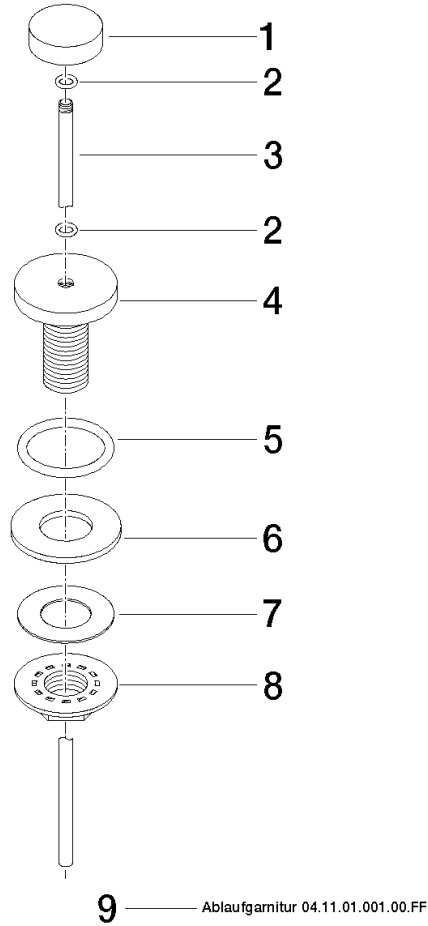

Basin Waste with knob for deck mounting 1 1/4" - Brushed Light Gold

IMO

10 200 970

Fits: IMO, LULU, MADISON, MEM, TARA,
CL.1, LISSÉ, VAIA, META, CYO

	Brushed Light Gold	10 200 970-27
	Chrome	10 200 970-00
	Brushed Platinum	10 200 970-06
	Platinum	10 200 970-08
	Durabronze (23kt Gold)	10 200 970-09
	Dark Chrome	10 200 970-19
	Light Gold	10 200 970-26
	Brushed Durabronze (23kt Gold)	10 200 970-28
	Matte Black	10 200 970-33
	Brushed Bronze	10 200 970-42
	Brushed Champagne (22kt Gold)	10 200 970-46
	Champagne (22kt Gold)	10 200 970-47
	Brushed Chrome	10 200 970-93
	Brushed Dark Platinum	10 200 970-99

Basin Waste with knob for deck mounting 1 1/4" - Brushed Light Gold

IMO

10 200 970

Only suitable for basins with an overflow.

10 200 970

mm [inches]

10 200 970

Product version from 10/1/2023

Parts for other finishes can be found here: [Chrome](#)

Basin Waste with knob for deck mounting 1 1/4" - Brushed Light Gold

IMO

10 200 970

Spare parts list

Product version from 10/1/2023

No.	Item Number	Name	Quantity used	Delivery time
	09 21 33 001-27	handle	10	60