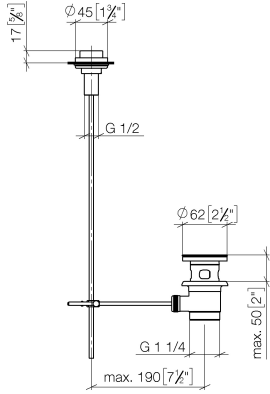

Basin Waste with knob for deck mounting 1 1/4" - Brushed Durabronz (23kt Gold)

IMO

10 200 970

Fits: IMO, LULU, MADISON, MEM, TARA, CL.1, LISSÉ, VAIA, META, CYO

| | | |
|--|-------------------------------|---------------|
|  | Brushed Durabronz (23kt Gold) | 10 200 970-28 |
|  | Chrome | 10 200 970-00 |
|  | Brushed Platinum | 10 200 970-06 |
|  | Platinum | 10 200 970-08 |
|  | Durabronz (23kt Gold) | 10 200 970-09 |
|  | Dark Chrome | 10 200 970-19 |
|  | Light Gold | 10 200 970-26 |
|  | Brushed Light Gold | 10 200 970-27 |
|  | Matte Black | 10 200 970-33 |
|  | Brushed Bronze | 10 200 970-42 |
|  | Brushed Champagne (22kt Gold) | 10 200 970-46 |
|  | Champagne (22kt Gold) | 10 200 970-47 |
|  | Brushed Chrome | 10 200 970-93 |
|  | Brushed Dark Platinum | 10 200 970-99 |

Basin Waste with knob for deck mounting 1 1/4" - Brushed Durabronze (23kt Gold)

IMO

10 200 970

Only suitable for basins with an overflow.

Basin Waste with knob for deck mounting 1 1/4" - Brushed Durabronze (23kt Gold)

10 200 970
mm [inches]

Basin Waste with knob for deck mounting 1 1/4" - Brushed Durabronz (23kt Gold)

IMO

10 200 970

Product version from 10/1/2023

Parts for other finishes can be found here: [Chrome](#)

Basin Waste with knob for deck mounting 1 1/4" - Brushed Durabrass (23kt Gold)