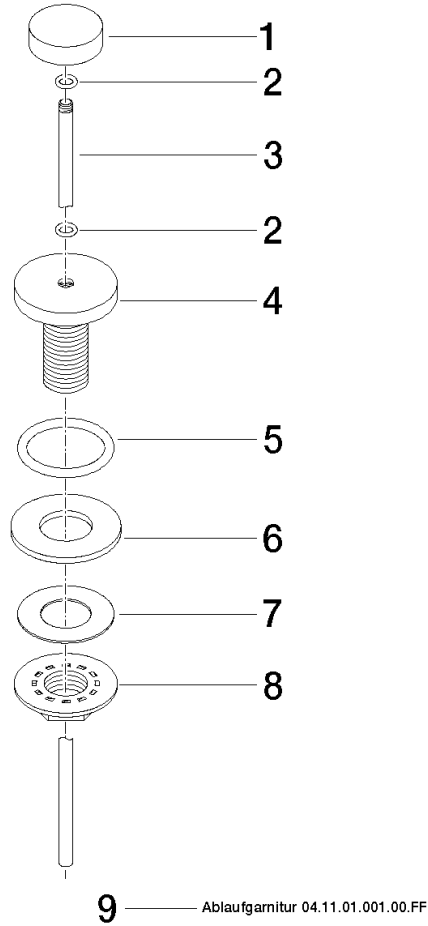

Basin Waste with knob for deck mounting 1 1/4" - Brushed Durabronz (23kt Gold)

IMO

10 200 970

Fits: IMO, LULU, MADISON, MEM, TARA, CL.1, LISSÉ, VAIA, META, CYO

| | | |
|--|-------------------------------|---------------|
|  | Brushed Durabronz (23kt Gold) | 10 200 970-28 |
|  | Chrome | 10 200 970-00 |
|  | Brushed Platinum | 10 200 970-06 |
|  | Platinum | 10 200 970-08 |
|  | Durabronz (23kt Gold) | 10 200 970-09 |
|  | Dark Chrome | 10 200 970-19 |
|  | Light Gold | 10 200 970-26 |
|  | Brushed Light Gold | 10 200 970-27 |
|  | Matte Black | 10 200 970-33 |
|  | Brushed Bronze | 10 200 970-42 |
|  | Brushed Champagne (22kt Gold) | 10 200 970-46 |
|  | Champagne (22kt Gold) | 10 200 970-47 |
|  | Brushed Chrome | 10 200 970-93 |
|  | Brushed Dark Platinum | 10 200 970-99 |

Basin Waste with knob for deck mounting 1 1/4" - Brushed Durabronze (23kt Gold)

IMO

10 200 970

Only suitable for basins with an overflow.

Basin Waste with knob for deck mounting 1 1/4" - Brushed Durabronze (23kt Gold)

10 200 970
mm [inches]

Basin Waste with knob for deck mounting 1 1/4" - Brushed Durabronz (23kt Gold)

IMO

10 200 970

Product version from 10/1/2023

Parts for other finishes can be found here: [Chrome](#)

Basin Waste with knob for deck mounting 1 1/4" - Brushed Durabrass (23kt Gold)