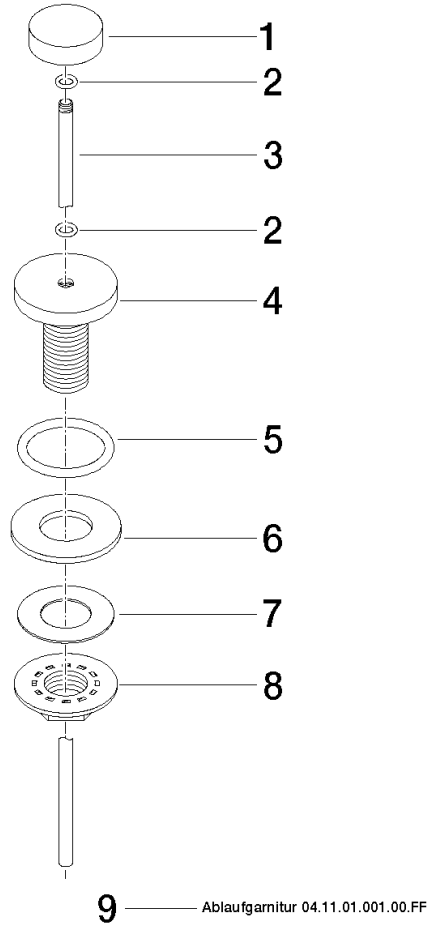

Basin Waste with knob for deck mounting 1 1/4" - Brushed Bronze

IMO

10 200 970

Fits: IMO, LULU, MADISON, MEM, TARA,
CL.1, LISSÉ, VAIA, META, CYO

	Brushed Bronze	10 200 970-42
	Chrome	10 200 970-00
	Brushed Platinum	10 200 970-06
	Platinum	10 200 970-08
	Durabronze (23kt Gold)	10 200 970-09
	Dark Chrome	10 200 970-19
	Light Gold	10 200 970-26
	Brushed Light Gold	10 200 970-27
	Brushed Durabronze (23kt Gold)	10 200 970-28
	Matte Black	10 200 970-33
	Brushed Champagne (22kt Gold)	10 200 970-46
	Champagne (22kt Gold)	10 200 970-47
	Brushed Chrome	10 200 970-93
	Brushed Dark Platinum	10 200 970-99

Basin Waste with knob for deck mounting 1 1/4" - Brushed Bronze

IMO

10 200 970

Only suitable for basins with an overflow.

10 200 970

mm [inches]

10 200 970

Product version from 10/1/2023

Parts for other finishes can be found here: [Chrome](#)

Basin Waste with knob for deck mounting 1 1/4" - Brushed Bronze

IMO

10 200 970

Spare parts list

Product version from 10/1/2023

No.	Item Number	Name	Quantity used	Delivery time
	09 21 33 001-42	handle	10	60