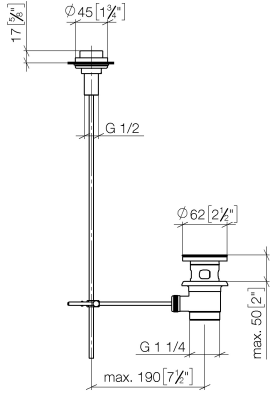

Basin Waste with knob for deck mounting 1 1/4" - Brushed Bronze

IMO

10 200 970

Fits: IMO, LULU, MADISON, MEM, TARA,
CL.1, LISSÉ, VAIA, META, CYO

	Brushed Bronze	10 200 970-42
	Chrome	10 200 970-00
	Brushed Platinum	10 200 970-06
	Platinum	10 200 970-08
	Durabronze (23kt Gold)	10 200 970-09
	Dark Chrome	10 200 970-19
	Light Gold	10 200 970-26
	Brushed Light Gold	10 200 970-27
	Brushed Durabronze (23kt Gold)	10 200 970-28
	Matte Black	10 200 970-33
	Brushed Champagne (22kt Gold)	10 200 970-46
	Champagne (22kt Gold)	10 200 970-47
	Brushed Chrome	10 200 970-93
	Brushed Dark Platinum	10 200 970-99

Basin Waste with knob for deck mounting 1 1/4" - Brushed Bronze

IMO

10 200 970

Only suitable for basins with an overflow.

10 200 970

mm [inches]

10 200 970

Product version from 10/1/2023

Parts for other finishes can be found here: [Chrome](#)

Basin Waste with knob for deck mounting 1 1/4" - Brushed Bronze

IMO

10 200 970

Spare parts list

Product version from 10/1/2023

No.	Item Number	Name	Quantity used	Delivery time
	09 21 33 001-42	handle	10	60