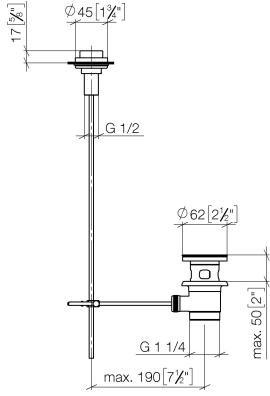

Basin Waste with knob for deck mounting 1 1/4" - Brushed Chrome

IMO

10 200 970

Fits: IMO, LULU, MADISON, MEM, TARA,
CL.1, LISSÉ, VAIA, META, CYO

	Brushed Chrome	10 200 970-93
	Chrome	10 200 970-00
	Brushed Platinum	10 200 970-06
	Platinum	10 200 970-08
	Durabross (23kt Gold)	10 200 970-09
	Dark Chrome	10 200 970-19
	Light Gold	10 200 970-26
	Brushed Light Gold	10 200 970-27
	Brushed Durabross (23kt Gold)	10 200 970-28
	Matte Black	10 200 970-33
	Brushed Bronze	10 200 970-42
	Brushed Champagne (22kt Gold)	10 200 970-46
	Champagne (22kt Gold)	10 200 970-47
	Brushed Dark Platinum	10 200 970-99

Basin Waste with knob for deck mounting 1 1/4" - Brushed Chrome

IMO

10 200 970

Only suitable for basins with an overflow.

10 200 970

mm [inches]

10 200 970

Product version from 10/1/2023

Parts for other finishes can be found here: [Chrome](#)

Basin Waste with knob for deck mounting 1 1/4" - Brushed Chrome

IMO

10 200 970

Spare parts list

Product version from 10/1/2023

No.	Item Number	Name	Quantity used	Delivery time
	09 21 33 001-93	handle	10	20