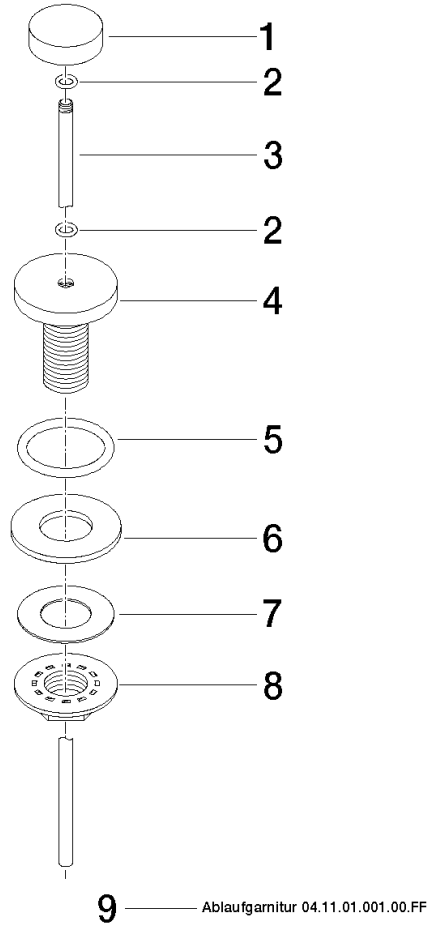

Basin Waste with knob for deck mounting 1 1/4" - Brushed Chrome

IMO

10 200 970

Fits: IMO, LULU, MADISON, MEM, TARA,
CL.1, LISSÉ, VAIA, META, CYO

	Brushed Chrome	10 200 970-93
	Chrome	10 200 970-00
	Brushed Platinum	10 200 970-06
	Platinum	10 200 970-08
	Durabross (23kt Gold)	10 200 970-09
	Dark Chrome	10 200 970-19
	Light Gold	10 200 970-26
	Brushed Light Gold	10 200 970-27
	Brushed Durabross (23kt Gold)	10 200 970-28
	Matte Black	10 200 970-33
	Brushed Bronze	10 200 970-42
	Brushed Champagne (22kt Gold)	10 200 970-46
	Champagne (22kt Gold)	10 200 970-47
	Brushed Dark Platinum	10 200 970-99

Basin Waste with knob for deck mounting 1 1/4" - Brushed Chrome

IMO

10 200 970

Only suitable for basins with an overflow.

10 200 970

mm [inches]

10 200 970

Product version from 10/1/2023

Parts for other finishes can be found here: [Chrome](#)

Basin Waste with knob for deck mounting 1 1/4" - Brushed Chrome

IMO

10 200 970

Spare parts list

Product version from 10/1/2023

No.	Item Number	Name	Quantity used	Delivery time
	09 21 33 001-93	handle	10	20