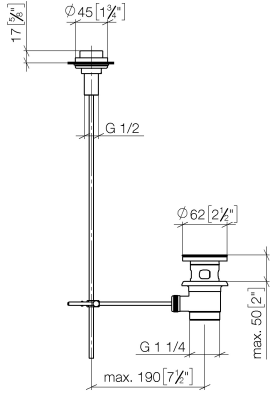

Basin Waste with knob for deck mounting 1 1/4" - Brushed Dark Platinum

IMO

10 200 970

Fits: IMO, LULU, MADISON, MEM, TARA,
CL.1, LISSÉ, VAIA, META, CYO

	Brushed Dark Platinum	10 200 970-99
	Chrome	10 200 970-00
	Brushed Platinum	10 200 970-06
	Platinum	10 200 970-08
	Durabrand (23kt Gold)	10 200 970-09
	Dark Chrome	10 200 970-19
	Light Gold	10 200 970-26
	Brushed Light Gold	10 200 970-27
	Brushed Durabrand (23kt Gold)	10 200 970-28
	Matte Black	10 200 970-33
	Brushed Bronze	10 200 970-42
	Brushed Champagne (22kt Gold)	10 200 970-46
	Champagne (22kt Gold)	10 200 970-47
	Brushed Chrome	10 200 970-93

Basin Waste with knob for deck mounting 1 1/4" - Brushed Dark Platinum

IMO

10 200 970

Only suitable for basins with an overflow.

10 200 970

mm [inches]

10 200 970

Product version from 10/1/2023

Parts for other finishes can be found here: [Chrome](#)

Basin Waste with knob for deck mounting 1 1/4" - Brushed Dark Platinum

IMO

10 200 970

Spare parts list

Product version from 10/1/2023

No.	Item Number	Name	Quantity used	Delivery time
	09 21 33 001-99	handle	10	30