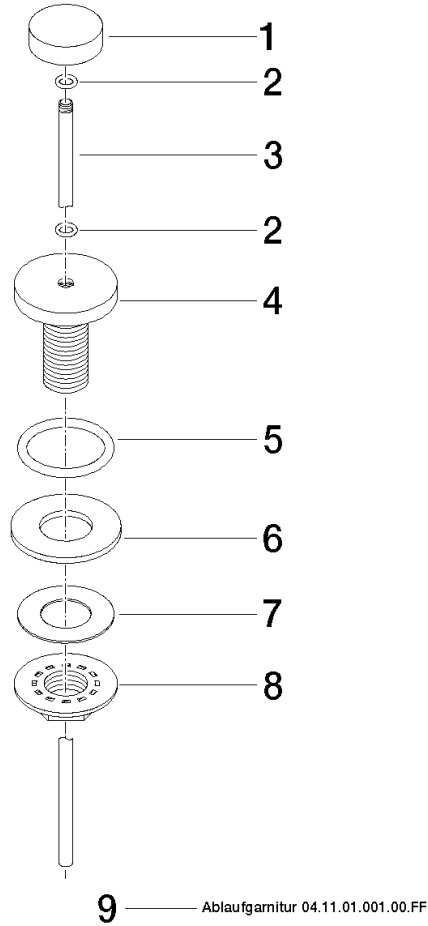

Basin Waste with knob for deck mounting 1 1/4" - Brushed Dark Platinum

IMO

10 200 970

Fits: IMO, LULU, MADISON, MEM, TARA,
CL.1, LISSÉ, VAIA, META, CYO

	Brushed Dark Platinum	10 200 970-99
	Chrome	10 200 970-00
	Brushed Platinum	10 200 970-06
	Platinum	10 200 970-08
	Durabrand (23kt Gold)	10 200 970-09
	Dark Chrome	10 200 970-19
	Light Gold	10 200 970-26
	Brushed Light Gold	10 200 970-27
	Brushed Durabrand (23kt Gold)	10 200 970-28
	Matte Black	10 200 970-33
	Brushed Bronze	10 200 970-42
	Brushed Champagne (22kt Gold)	10 200 970-46
	Champagne (22kt Gold)	10 200 970-47
	Brushed Chrome	10 200 970-93

Basin Waste with knob for deck mounting 1 1/4" - Brushed Dark Platinum

IMO

10 200 970

Only suitable for basins with an overflow.

10 200 970

mm [inches]

10 200 970

Product version from 10/1/2023

Parts for other finishes can be found here: [Chrome](#)

Basin Waste with knob for deck mounting 1 1/4" - Brushed Dark Platinum

IMO

10 200 970

Spare parts list

Product version from 10/1/2023

No.	Item Number	Name	Quantity used	Delivery time
	09 21 33 001-99	handle	10	30