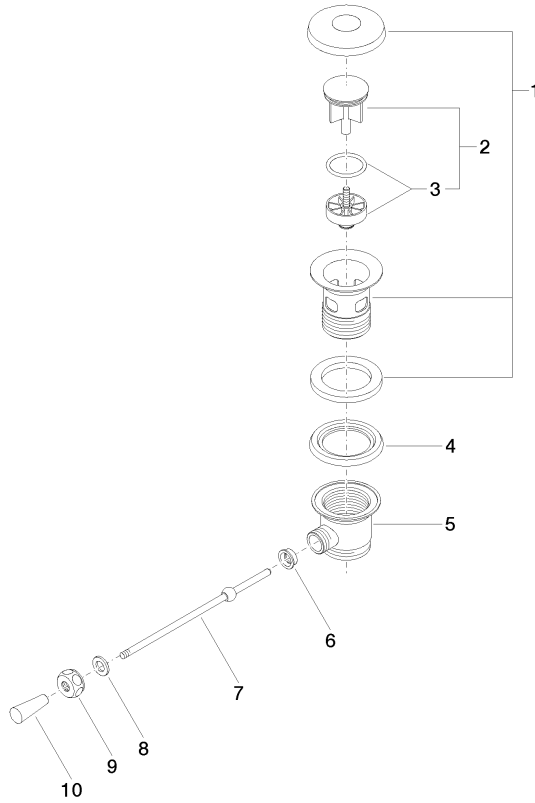

Basin Waste 1 1/4" - Chrome

10 300 970 Product version from 10/1/2023

- length of knee lever 185 mm

Only suitable for basins with an overflow.

| | | |
|---|--------------------------------|---------------|
|  | Chrome | 10 300 970-00 |
|  | Brushed Platinum | 10 300 970-06 |
|  | Platinum | 10 300 970-08 |
|  | Durabronze (23kt Gold) | 10 300 970-09 |
|  | Dark Chrome | 10 300 970-19 |
|  | Light Gold | 10 300 970-26 |
|  | Brushed Light Gold | 10 300 970-27 |
|  | Brushed Durabronze (23kt Gold) | 10 300 970-28 |
|  | Matte Black | 10 300 970-33 |
|  | Brushed Bronze | 10 300 970-42 |
|  | Brushed Champagne (22kt Gold) | 10 300 970-46 |
|  | Champagne (22kt Gold) | 10 300 970-47 |
|  | Brushed Chrome | 10 300 970-93 |
|  | Brushed Dark Platinum | 10 300 970-99 |

Basin Waste 1 1/4" - Chrome

10 300 970 Product version from 10/1/2023

mm [inches]
1:2

Basin Waste 1 1/4" - Chrome

10 300 970 Product version from 10/1/2023

Parts for other finishes can be found here: [Brushed Platinum](#)

Spare parts list

| No. | Item Number | Name | Quantity used | Delivery time |
|-----|--------------------|-------------|---------------|---------------|
| 1 | 90 11 01 026 00-00 | cup | 1 | 2 |
| 2 | 04 31 20 016 00-00 | plug | 1 | 10 |
| 3 | 04 28 10 026 00 90 | accessories | 1 | 2 |
| 4 | 09 14 03 025 90 | seal | 1 | 2 |
| 5 | 09 11 01 023-00 | cup | 1 | 10 |
| 6 | 09 14 05 040 90 | seal | 1 | 2 |
| 7 | 09 31 09 055-00 | pull-rod | 1 | 10 |
| 8 | 09 30 11 049 90 | disc | 1 | 2 |
| 9 | 09 23 30 003-00 | nut | 1 | 10 |
| 10 | 09 20 01 040-00 | handle | 1 | 10 |