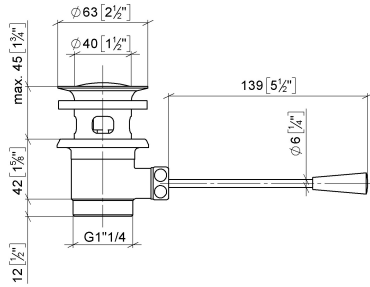

Basin Waste 1 1/4" - Chrome

10 300 970 Product version from 10/1/2023

- length of knee lever 185 mm

Only suitable for basins with an overflow.

| | | |
|---|--------------------------------|---------------|
|  | Chrome | 10 300 970-00 |
|  | Brushed Platinum | 10 300 970-06 |
|  | Platinum | 10 300 970-08 |
|  | Durabronze (23kt Gold) | 10 300 970-09 |
|  | Dark Chrome | 10 300 970-19 |
|  | Light Gold | 10 300 970-26 |
|  | Brushed Light Gold | 10 300 970-27 |
|  | Brushed Durabronze (23kt Gold) | 10 300 970-28 |
|  | Matte Black | 10 300 970-33 |
|  | Brushed Bronze | 10 300 970-42 |
|  | Brushed Champagne (22kt Gold) | 10 300 970-46 |
|  | Champagne (22kt Gold) | 10 300 970-47 |
|  | Brushed Chrome | 10 300 970-93 |
|  | Brushed Dark Platinum | 10 300 970-99 |

Basin Waste 1 1/4" - Chrome

10 300 970 Product version from 10/1/2023

mm [inches]
1:2

Basin Waste 1 1/4" - Chrome

10 300 970 Product version from 10/1/2023

Parts for other finishes can be found here: [Brushed Platinum](#)

Spare parts list

| No. | Item Number | Name | Quantity used | Delivery time |
|-----|--------------------|-------------|---------------|---------------|
| 1 | 90 11 01 026 00-00 | cup | 1 | 2 |
| 2 | 04 31 20 016 00-00 | plug | 1 | 10 |
| 3 | 04 28 10 026 00 90 | accessories | 1 | 2 |
| 4 | 09 14 03 025 90 | seal | 1 | 2 |
| 5 | 09 11 01 023-00 | cup | 1 | 10 |
| 6 | 09 14 05 040 90 | seal | 1 | 2 |
| 7 | 09 31 09 055-00 | pull-rod | 1 | 10 |
| 8 | 09 30 11 049 90 | disc | 1 | 2 |
| 9 | 09 23 30 003-00 | nut | 1 | 10 |
| 10 | 09 20 01 040-00 | handle | 1 | 10 |