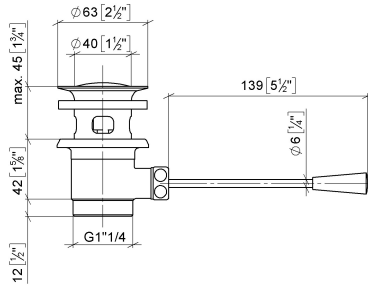

10 300 970

- length of knee lever 185 mm
- Only suitable for basins with an overflow.

Fits: IMO, LULU, MADISON, MEM, TARA,
CL.1, LISSÉ, VAIA, META, CYO

	Dark Chrome	10 300 970-19
	Chrome	10 300 970-00
	Brushed Platinum	10 300 970-06
	Platinum	10 300 970-08
	Durabronze (23kt Gold)	10 300 970-09
	Light Gold	10 300 970-26
	Brushed Light Gold	10 300 970-27
	Brushed Durabronze (23kt Gold)	10 300 970-28
	Matte Black	10 300 970-33
	Brushed Bronze	10 300 970-42
	Brushed Champagne (22kt Gold)	10 300 970-46
	Champagne (22kt Gold)	10 300 970-47
	Brushed Chrome	10 300 970-93
	Brushed Dark Platinum	10 300 970-99

10 300 970

mm [inches]
1:2

10 300 970

Parts for other
finishes can be found
here: [Chrome](#)