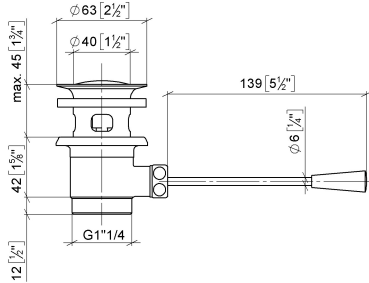

10 300 970

- length of knee lever 185 mm

Only suitable for basins with an overflow.

Fits: IMO, LULU, MADISON, MEM, TARA,  
CL.1, LISSÉ, VAIA, META, CYO

	Light Gold	10 300 970-26
	Chrome	10 300 970-00
	Brushed Platinum	10 300 970-06
	Platinum	10 300 970-08
	Durabass (23kt Gold)	10 300 970-09
	Dark Chrome	10 300 970-19
	Brushed Light Gold	10 300 970-27
	Brushed Durabass (23kt Gold)	10 300 970-28
	Matte Black	10 300 970-33
	Brushed Bronze	10 300 970-42
	Brushed Champagne (22kt Gold)	10 300 970-46
	Champagne (22kt Gold)	10 300 970-47
	Brushed Chrome	10 300 970-93
	Brushed Dark Platinum	10 300 970-99

10 300 970

mm [inches]  
1:2

10 300 970

**Product version from 10/1/2023**

Parts for other finishes can be found here: [Chrome](#)

Basin Waste 1 1/4" - Light Gold

IMO

10 300 970

**Spare parts list**

**Product version from 10/1/2023**

No.	Item Number	Name	Quantity used	Delivery time
	90 11 01 026 00-26	cup	10	30