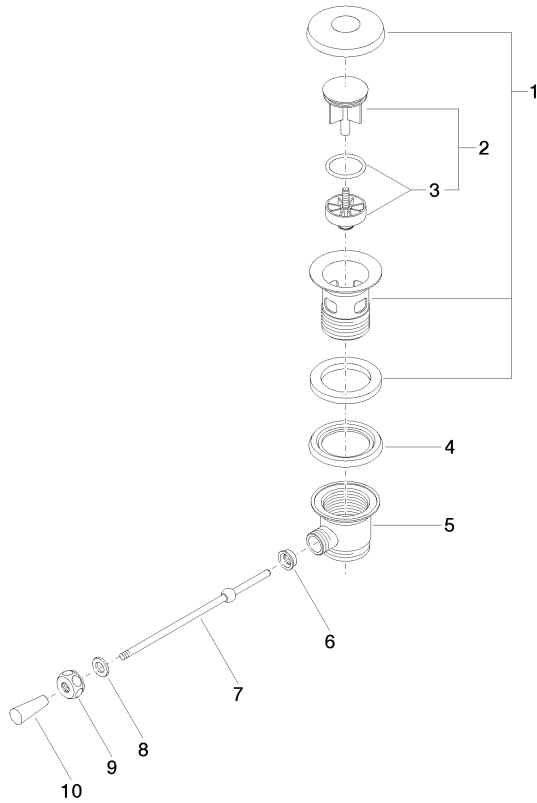

10 300 970

- length of knee lever 185 mm

Only suitable for basins with an overflow.

Fits: IMO, LULU, MADISON, MEM, TARA,  
CL.1, LISSÉ, VAIA, META, CYO

	Light Gold	10 300 970-26
	Chrome	10 300 970-00
	Brushed Platinum	10 300 970-06
	Platinum	10 300 970-08
	Durabass (23kt Gold)	10 300 970-09
	Dark Chrome	10 300 970-19
	Brushed Light Gold	10 300 970-27
	Brushed Durabass (23kt Gold)	10 300 970-28
	Matte Black	10 300 970-33
	Brushed Bronze	10 300 970-42
	Brushed Champagne (22kt Gold)	10 300 970-46
	Champagne (22kt Gold)	10 300 970-47
	Brushed Chrome	10 300 970-93
	Brushed Dark Platinum	10 300 970-99

10 300 970

mm [inches]  
1:2

10 300 970

**Product version from 10/1/2023**

Parts for other finishes can be found here: [Chrome](#)

Basin Waste 1 1/4" - Light Gold

IMO

10 300 970

**Spare parts list**

**Product version from 10/1/2023**

No.	Item Number	Name	Quantity used	Delivery time
	90 11 01 026 00-26	cup	10	30