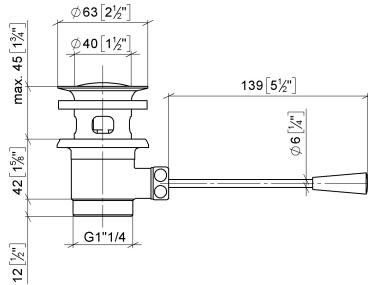

Basin Waste 1 1/4" - Brushed Light Gold

IMO

10 300 970 Product version from 10/1/2023

- length of knee lever 185 mm
- Only suitable for basins with an overflow.

Fits: IMO, LULU, MADISON, MEM, TARA,
CL.1, LISSÉ, VAIA, META, CYO

10 300 970 Product version from 10/1/2023

mm [inches]
1:2

10 300 970 Product version from 10/1/2023

Parts for other finishes can be found here: [Chrome](#)

Spare parts list

No.	Item Number	Name	Quantity used	Delivery time
1	90 11 01 026 00-27	cup	1	30
2	04 31 20 016 00-27	plug	1	-
Spare part can no longer be ordered, please order the replacement item				
3	04 28 10 026 00 90	accessories	1	2
4	09 14 03 025 90	seal	1	2
5	09 11 01 023-27	cup	1	60
6	09 14 05 040 90	seal	1	2
7	09 31 09 055-27	pull-rod	1	60
8	09 30 11 049 90	disc	1	2
9	09 23 30 003-27	nut	1	60
10	09 20 01 040-27	handle	1	60