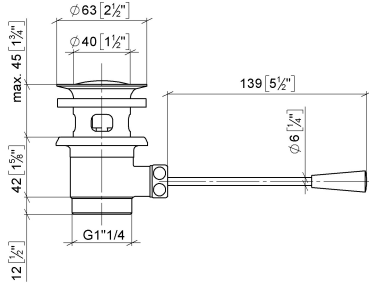

Basin Waste 1 1/4" - Champagne (22kt Gold)

IMO

10 300 970

- length of knee lever 185 mm
- Only suitable for basins with an overflow.

Fits: IMO, LULU, MADISON, MEM, TARA,
CL.1, LISSÉ, VAIA, META, CYO

| | | |
|--|-------------------------------|---------------|
|  | Champagne (22kt Gold) | 10 300 970-47 |
|  | Chrome | 10 300 970-00 |
|  | Brushed Platinum | 10 300 970-06 |
|  | Platinum | 10 300 970-08 |
|  | Durabrand (23kt Gold) | 10 300 970-09 |
|  | Dark Chrome | 10 300 970-19 |
|  | Light Gold | 10 300 970-26 |
|  | Brushed Light Gold | 10 300 970-27 |
|  | Brushed Durabrand (23kt Gold) | 10 300 970-28 |
|  | Matte Black | 10 300 970-33 |
|  | Brushed Bronze | 10 300 970-42 |
|  | Brushed Champagne (22kt Gold) | 10 300 970-46 |
|  | Brushed Chrome | 10 300 970-93 |
|  | Brushed Dark Platinum | 10 300 970-99 |

10 300 970

mm [inches]
1:2

10 300 970

Product version from 10/1/2023

Parts for other finishes can be found here: [Chrome](#)

Basin Waste 1 1/4" - Champagne (22kt Gold)

IMO

10 300 970