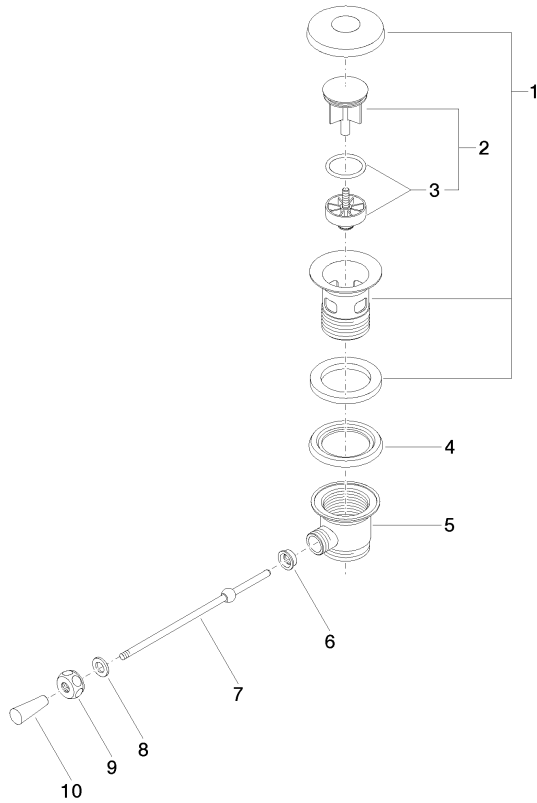

Basin Waste 1 1/4" - Champagne (22kt Gold)

IMO

10 300 970

- length of knee lever 185 mm
- Only suitable for basins with an overflow.

Fits: IMO, LULU, MADISON, MEM, TARA,
CL.1, LISSÉ, VAIA, META, CYO

| | | |
|--|-------------------------------|---------------|
|  | Champagne (22kt Gold) | 10 300 970-47 |
|  | Chrome | 10 300 970-00 |
|  | Brushed Platinum | 10 300 970-06 |
|  | Platinum | 10 300 970-08 |
|  | Durabrand (23kt Gold) | 10 300 970-09 |
|  | Dark Chrome | 10 300 970-19 |
|  | Light Gold | 10 300 970-26 |
|  | Brushed Light Gold | 10 300 970-27 |
|  | Brushed Durabrand (23kt Gold) | 10 300 970-28 |
|  | Matte Black | 10 300 970-33 |
|  | Brushed Bronze | 10 300 970-42 |
|  | Brushed Champagne (22kt Gold) | 10 300 970-46 |
|  | Brushed Chrome | 10 300 970-93 |
|  | Brushed Dark Platinum | 10 300 970-99 |

10 300 970

mm [inches]
1:2

10 300 970

Product version from 10/1/2023

Parts for other finishes can be found here: [Chrome](#)

Basin Waste 1 1/4" - Champagne (22kt Gold)

IMO

10 300 970

Spare parts list

Product version from 10/1/2023

| No. | Item Number | Name | Quantity used | Delivery time |
|-----|--------------------|------|---------------|---------------|
| | 90 11 01 026 00-47 | cup | 10 | 30 |