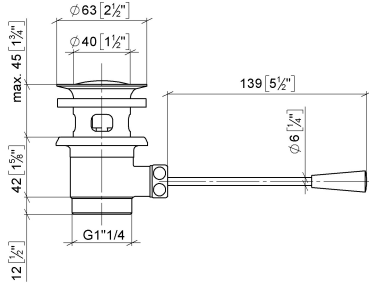

10 300 970

- length of knee lever 185 mm
- Only suitable for basins with an overflow.

Fits: IMO, LULU, MADISON, MEM, TARA,
CL.1, LISSÉ, VAIA, META, CYO

	Brushed Dark Platinum	10 300 970-99
	Chrome	10 300 970-00
	Brushed Platinum	10 300 970-06
	Platinum	10 300 970-08
	Durabrand (23kt Gold)	10 300 970-09
	Dark Chrome	10 300 970-19
	Light Gold	10 300 970-26
	Brushed Light Gold	10 300 970-27
	Brushed Durabrand (23kt Gold)	10 300 970-28
	Matte Black	10 300 970-33
	Brushed Bronze	10 300 970-42
	Brushed Champagne (22kt Gold)	10 300 970-46
	Champagne (22kt Gold)	10 300 970-47
	Brushed Chrome	10 300 970-93

10 300 970

mm [inches]
1:2

10 300 970

Product version from 10/1/2023

Parts for other finishes can be found here: [Chrome](#)

Basin Waste 1 1/4" - Brushed Dark Platinum

IMO

10 300 970