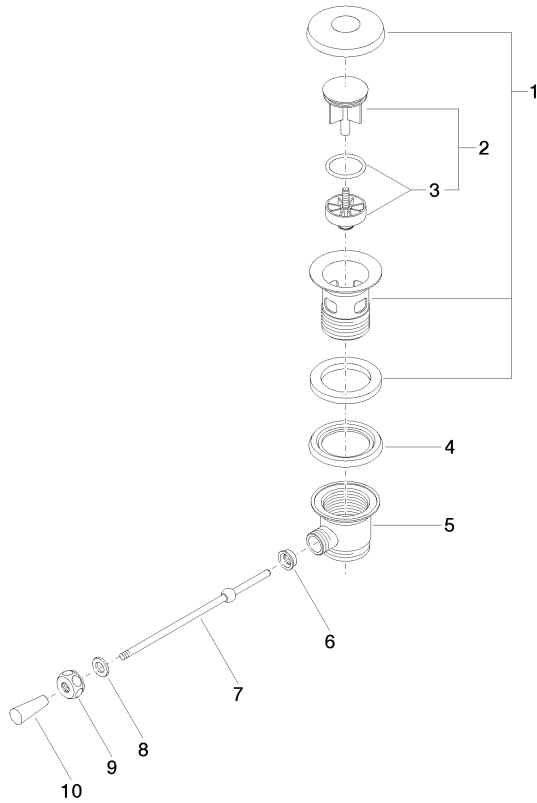

10 300 970

- length of knee lever 185 mm
- Only suitable for basins with an overflow.

Fits: IMO, LULU, MADISON, MEM, TARA,
CL.1, LISSÉ, VAIA, META, CYO

	Brushed Dark Platinum	10 300 970-99
	Chrome	10 300 970-00
	Brushed Platinum	10 300 970-06
	Platinum	10 300 970-08
	Durabrand (23kt Gold)	10 300 970-09
	Dark Chrome	10 300 970-19
	Light Gold	10 300 970-26
	Brushed Light Gold	10 300 970-27
	Brushed Durabrand (23kt Gold)	10 300 970-28
	Matte Black	10 300 970-33
	Brushed Bronze	10 300 970-42
	Brushed Champagne (22kt Gold)	10 300 970-46
	Champagne (22kt Gold)	10 300 970-47
	Brushed Chrome	10 300 970-93

10 300 970

mm [inches]
1:2

10 300 970

Product version from 10/1/2023

Parts for other finishes can be found here: [Chrome](#)

Basin Waste 1 1/4" - Brushed Dark Platinum

IMO

10 300 970

Spare parts list

Product version from 10/1/2023

No.	Item Number	Name	Quantity used	Delivery time
	90 11 01 026 00-99	cup	10	30