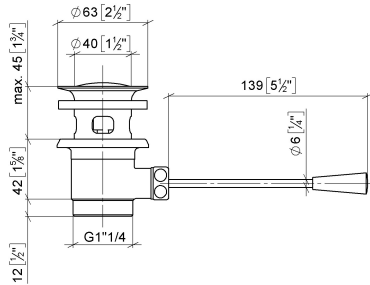

Basin Waste 1 1/4" - Brushed Dark Platinum

IMO

10 300 970 Product version from 10/1/2023

- length of knee lever 185 mm
- Only suitable for basins with an overflow.

Fits: IMO, LULU, MADISON, MEM, TARA,
CL.1, LISSÉ, VAIA, META, CYO

Basin Waste 1 1/4" - Brushed Dark Platinum

10 300 970 Product version from 10/1/2023

mm [inches]
1:2

10 300 970 Product version from 10/1/2023

Parts for other finishes can be found here: [Chrome](#)

Spare parts list

No.	Item Number	Name	Quantity used	Delivery time
1	90 11 01 026 00-99	cup	1	30
2	04 31 20 016 00-99	plug	1	30
3	04 28 10 026 00 90	accessories	1	2
4	09 14 03 025 90	seal	1	2
5	09 11 01 023-99	cup	1	30
6	09 14 05 040 90	seal	1	2
7	09 31 09 055-99	pull-rod	1	30
8	09 30 11 049 90	disc	1	2
9	09 23 30 003-99	nut	1	30
10	09 20 01 040-99	handle	1	30