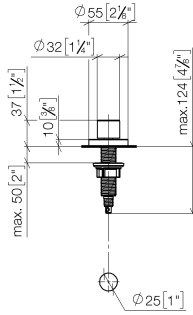

Strainer waste with control handle - Brushed Platinum

ELIO

10 710 970

- control for single basin
- including adapter for Bowden cable

Fits ELIO, ENO, MEM, META SQUARE, SYNC, TARA and TARA ULTRA

Fits: ELIO, MEM, TARA, TARA ULTRA, META SQUARE

10 710 970

mm [inches]

10 710 970

Parts for other finishes can be found here: [Chrome](#)

Strainer waste with control handle - Brushed Platinum

ELIO

10 710 970

Spare parts list