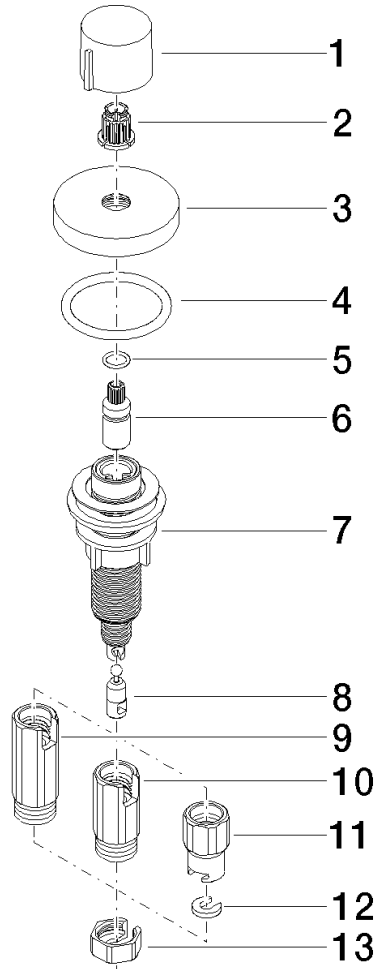

Strainer waste with control handle - Brushed Platinum

ELIO

10 710 970

- control for single basin
- including adapter for Bowden cable

Fits ELIO, ENO, MEM, META SQUARE, SYNC, TARA and TARA ULTRA

Fits: ELIO, MEM, TARA, TARA ULTRA, META SQUARE

	Brushed Platinum	10 710 970-06
	Chrome	10 710 970-00
	Platinum	10 710 970-08
	Durabress (23kt Gold)	10 710 970-09
	Dark Chrome	10 710 970-19
	Brushed Durabress (23kt Gold)	10 710 970-28
	Matte Black	10 710 970-33
	Brushed Champagne (22kt Gold)	10 710 970-46
	Champagne (22kt Gold)	10 710 970-47
	Brushed Chrome	10 710 970-93
	Brushed Dark Platinum	10 710 970-99

10 710 970

mm [inches]

10 710 970

Parts for other finishes can be found here: [Chrome](#)

Strainer waste with control handle - Brushed Platinum

ELIO

10 710 970

Spare parts list

No.	Item Number	Name	Quantity used	Delivery time
	09 20 97 030-06	handle	13	10