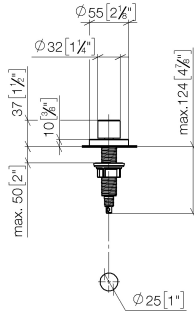

10 710 970

- control for single basin
- including adapter for Bowden cable

Fits ELIO, ENO, MEM, META SQUARE, SYNC, TARA and TARA ULTRA

Fits: ELIO, MEM, TARA, TARA ULTRA, META SQUARE

	Brushed Platinum	10 710 970-06
	Chrome	10 710 970-00
	Platinum	10 710 970-08
	Durabress (23kt Gold)	10 710 970-09
	Dark Chrome	10 710 970-19
	Brushed Durabress (23kt Gold)	10 710 970-28
	Matte Black	10 710 970-33
	Brushed Champagne (22kt Gold)	10 710 970-46
	Champagne (22kt Gold)	10 710 970-47
	Brushed Chrome	10 710 970-93
	Brushed Dark Platinum	10 710 970-99

10 710 970

mm [inches]

10 710 970

Parts for other finishes can be found here: [Chrome](#)

Spare parts list

No.	Item Number	Name	Quantity used	Delivery time
1	09 20 97 030-06	handle	1	10
2	90 12 12 002 00 90	fixing cap	1	2
3	09 27 87 006-06	rosette	1	10
4	90 14 10 043 00 90	seal	1	2
5	09 14 10 042 90	seal	1	2
6	09 29 06 087-06	spindle	1	-
Spare part can no longer be ordered, please order the replacement item				
7	04 30 01 029 00 90	adaptor	1	2
8	09 24 03 175 90	adaptor	1	2
9	09 11 10 073-07	connection	1	30
10	09 11 10 074-07	connection	1	30
11	09 11 10 079-07	connection	1	30
12	09 30 11 087 90	disc	1	2
13	09 23 30 024-07	nut	1	30