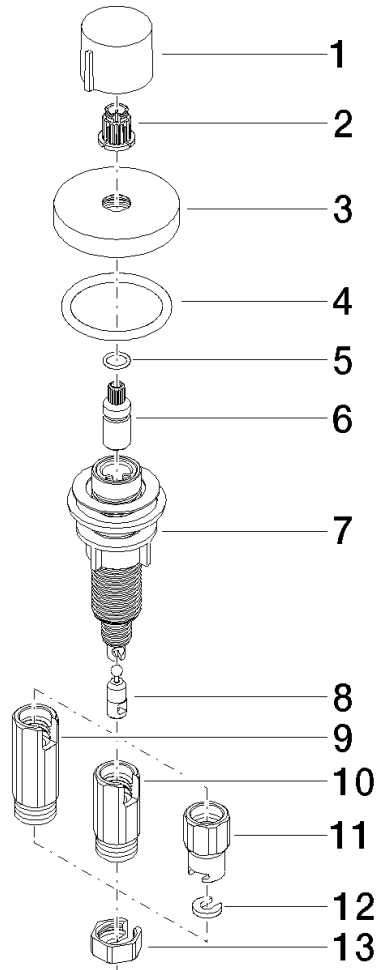

Strainer waste with control handle - Platinum

ELIO

10 710 970

- control for single basin
- including adapter for Bowden cable

Fits ELIO, ENO, MEM, META SQUARE, SYNC, TARA and TARA ULTRA

Fits: ELIO, MEM, TARA, TARA ULTRA, META SQUARE

	Platinum	10 710 970-08
	Chrome	10 710 970-00
	Brushed Platinum	10 710 970-06
	Durabress (23kt Gold)	10 710 970-09
	Dark Chrome	10 710 970-19
	Brushed Durabress (23kt Gold)	10 710 970-28
	Matte Black	10 710 970-33
	Brushed Champagne (22kt Gold)	10 710 970-46
	Champagne (22kt Gold)	10 710 970-47
	Brushed Chrome	10 710 970-93
	Brushed Dark Platinum	10 710 970-99

10 710 970

mm [inches]

10 710 970

Parts for other finishes can be found here: [Chrome](#)

Spare parts list

No.	Item Number	Name	Quantity used	Delivery time
1	09 20 97 030-08	handle	1	40
2	90 12 12 002 00 90	fixing cap	1	2
3	09 27 87 006-08	rosette	1	40
4	90 14 10 043 00 90	seal	1	2
5	09 14 10 042 90	seal	1	2
6	09 29 06 087-08	spindle	1	-
Spare part can no longer be ordered, please order the replacement item				
7	04 30 01 029 00 90	adaptor	1	2
8	09 24 03 175 90	adaptor	1	2
9	09 11 10 073-07	connection	1	30
10	09 11 10 074-07	connection	1	30
11	09 11 10 079-07	connection	1	30
12	09 30 11 087 90	disc	1	2
13	09 23 30 024-07	nut	1	30