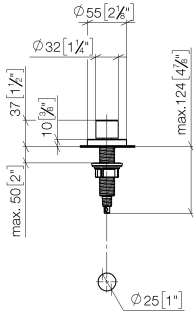

Strainer waste with control handle - Platinum

ELIO

10 710 970

- control for single basin
- including adapter for Bowden cable

Fits ELIO, ENO, MEM, META SQUARE, SYNC, TARA and TARA ULTRA

Fits: ELIO, MEM, TARA, TARA ULTRA, META SQUARE

10 710 970

mm [inches]

10 710 970

Parts for other finishes can be found here: [Chrome](#)

Spare parts list

No.	Item Number	Name	Quantity used	Delivery time
1	09 20 97 030-08	handle	1	40
2	90 12 12 002 00 90	fixing cap	1	2
3	09 27 87 006-08	rosette	1	40
4	90 14 10 043 00 90	seal	1	2
5	09 14 10 042 90	seal	1	2
6	09 29 06 087-08	spindle	1	-
Spare part can no longer be ordered, please order the replacement item				
7	04 30 01 029 00 90	adaptor	1	2
8	09 24 03 175 90	adaptor	1	2
9	09 11 10 073-07	connection	1	30
10	09 11 10 074-07	connection	1	30
11	09 11 10 079-07	connection	1	30
12	09 30 11 087 90	disc	1	2
13	09 23 30 024-07	nut	1	30