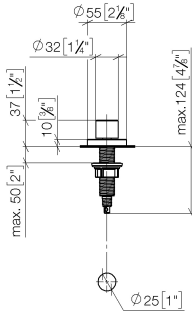

Strainer waste with control handle - Durabron (23kt Gold)

ELIO

10 710 970

- control for single basin
- including adapter for Bowden cable

Fits ELIO, ENO, MEM, META SQUARE, SYNC, TARA and TARA ULTRA

Fits: ELIO, MEM, TARA, TARA ULTRA, META SQUARE

10 710 970

mm [inches]

10 710 970

Parts for other finishes can be found here: [Chrome](#)

Spare parts list

No.	Item Number	Name	Quantity used	Delivery time
1	09 20 97 030-09	handle	1	40
2	90 12 12 002 00 90	fixing cap	1	2
3	09 27 87 006-09	rosette	1	40
4	90 14 10 043 00 90	seal	1	2
5	09 14 10 042 90	seal	1	2
6	09 29 06 087-09	spindle	1	-
Spare part can no longer be ordered, please order the replacement item				
7	04 30 01 029 00 90	adaptor	1	2
8	09 24 03 175 90	adaptor	1	2
9	09 11 10 073-07	connection	1	30
10	09 11 10 074-07	connection	1	30
11	09 11 10 079-07	connection	1	30
12	09 30 11 087 90	disc	1	2
13	09 23 30 024-07	nut	1	30