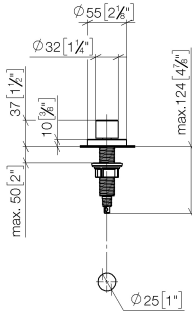

Strainer waste with control handle - Matte Black

ELIO

10 710 970

- control for single basin
- including adapter for Bowden cable

Fits ELIO, ENO, MEM, META SQUARE, SYNC, TARA and TARA ULTRA

Fits: ELIO, MEM, TARA, TARA ULTRA, META SQUARE

10 710 970

mm [inches]

10 710 970

Parts for other finishes can be found here: [Chrome](#)

Spare parts list

| No. | Item Number | Name | Quantity used | Delivery time |
|--|--------------------|------------|---------------|---------------|
| 1 | 09 20 97 030-33 | handle | 1 | 2 |
| 2 | 90 12 12 002 00 90 | fixing cap | 1 | 2 |
| 3 | 09 27 87 006-33 | rosette | 1 | 2 |
| 4 | 90 14 10 043 00 90 | seal | 1 | 2 |
| 5 | 09 14 10 042 90 | seal | 1 | 2 |
| 6 | 09 29 06 087-33 | spindle | 1 | - |
| Spare part can no longer be ordered, please order the replacement item | | | | |
| 7 | 04 30 01 029 00 90 | adaptor | 1 | 2 |
| 8 | 09 24 03 175 90 | adaptor | 1 | 2 |
| 9 | 09 11 10 073-07 | connection | 1 | 30 |
| 10 | 09 11 10 074-07 | connection | 1 | 30 |
| 11 | 09 11 10 079-07 | connection | 1 | 30 |
| 12 | 09 30 11 087 90 | disc | 1 | 2 |
| 13 | 09 23 30 024-07 | nut | 1 | 30 |