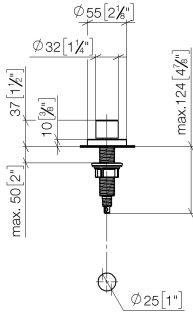

Strainer waste with control handle - Brushed Bronze

10 710 970 Product version from 10/1/2024

- control for single basin
- including adapter for Bowden cable

Not compatible with brushed stainless steel kitchen sinks 38 XXX 004-86.

Strainer waste with control handle - Brushed Bronze

10 710 970 Product version from 10/1/2024

mm [inches]

Strainer waste with control handle - Brushed Bronze

10 710 970 Product version from 10/1/2024

Parts for other finishes can be found here: [Chrome](#)

Spare parts list

No.	Item Number	Name	Quantity used	Delivery time
1	09 20 97 030-42	handle	1	60
2	90 12 12 002 00 90	fixing cap	1	2
3	09 27 87 006-42	rosette	1	60
4	90 14 10 043 00 90	seal	1	2
5	09 14 10 042 90	seal	1	2
6	09 29 06 087-42	spindle	1	-
Spare part can no longer be ordered, please order the replacement item				
7	04 30 01 029 00 90	adaptor	1	2
8	09 24 03 175 90	adaptor	1	2
9	09 11 10 073-07	connection	1	30
10	09 11 10 074-07	connection	1	30
11	09 11 10 079-07	connection	1	30
12	09 30 11 087 90	disc	1	2
13	09 23 30 024-07	nut	1	30