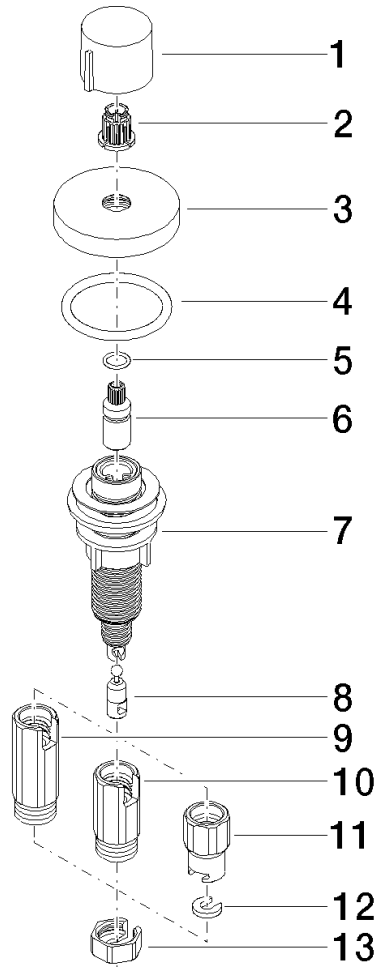

Strainer waste with control handle - Brushed Bronze

10 710 970 Product version from 10/1/2024

mm [inches]

Strainer waste with control handle - Brushed Bronze

10 710 970 Product version from 10/1/2024

Parts for other finishes can be found here: [Chrome](#)

Spare parts list

No.	Item Number	Name	Quantity used	Delivery time
1	09 20 97 030-42	handle	1	60
2	90 12 12 002 00 90	fixing cap	1	2
3	09 27 87 006-42	rosette	1	60
4	90 14 10 043 00 90	seal	1	2
5	09 14 10 042 90	seal	1	2
6	09 29 06 087-42	spindle	1	-
Spare part can no longer be ordered, please order the replacement item				
7	04 30 01 029 00 90	adaptor	1	2
8	09 24 03 175 90	adaptor	1	2
9	09 11 10 073-07	connection	1	30
10	09 11 10 074-07	connection	1	30
11	09 11 10 079-07	connection	1	30
12	09 30 11 087 90	disc	1	2
13	09 23 30 024-07	nut	1	30