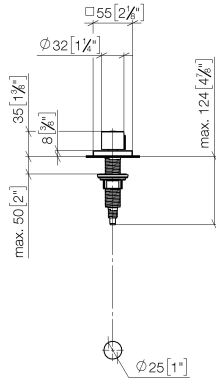

Strainer waste with control handle - Brushed Platinum

LOT

10 711 970

- control for single basin
- including adapter for Bowden cable

Fits LOT

	Brushed Platinum	10 711 970-06
	Chrome	10 711 970-00
	Platinum	10 711 970-08
	Durabress (23kt Gold)	10 711 970-09
	Dark Chrome	10 711 970-19
	Brushed Durabress (23kt Gold)	10 711 970-28
	Matte Black	10 711 970-33
	Brushed Champagne (22kt Gold)	10 711 970-46
	Champagne (22kt Gold)	10 711 970-47
	Brushed Chrome	10 711 970-93
	Brushed Dark Platinum	10 711 970-99

10 711 970

mm [inches]

10 711 970

Parts for other finishes can be found here: [Chrome](#)

Spare parts list

No.	Item Number	Name	Quantity used	Delivery time
1	09 20 97 030-06	handle	1	10
2	90 12 12 002 00 90	fixing cap	1	2
3	09 27 87 007-06	rosette	1	10
4	90 14 10 043 00 90	seal	1	2
5	09 14 10 042 90	seal	1	2
6	09 29 06 087-06	spindle	1	-
Spare part can no longer be ordered, please order the replacement item				
7	04 30 01 029 00 90	adaptor	1	2
8	09 24 03 175 90	adaptor	1	2
9	09 11 10 073-07	connection	1	30
10	09 11 10 074-07	connection	1	30
11	09 11 10 079-07	connection	1	30
12	09 30 11 087 90	disc	1	2
13	09 23 30 024-07	nut	1	30