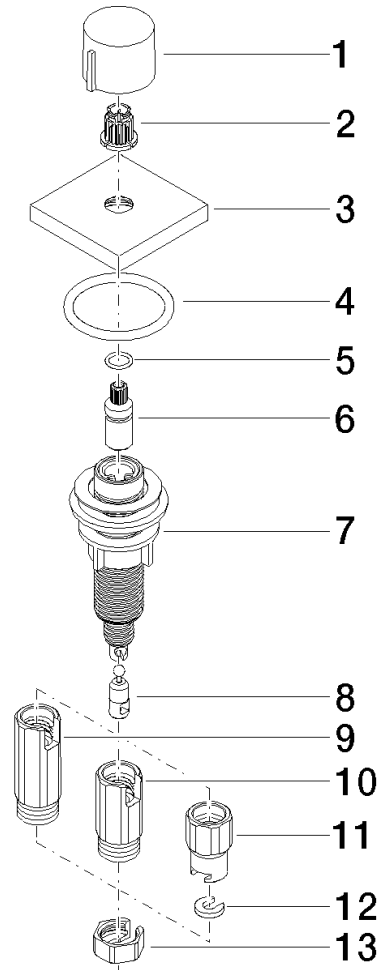

Strainer waste with control handle - Brushed Platinum

LOT

10 711 970

- control for single basin
- including adapter for Bowden cable

Fits LOT

	Brushed Platinum	10 711 970-06
	Chrome	10 711 970-00
	Platinum	10 711 970-08
	Durabress (23kt Gold)	10 711 970-09
	Dark Chrome	10 711 970-19
	Brushed Durabress (23kt Gold)	10 711 970-28
	Matte Black	10 711 970-33
	Brushed Champagne (22kt Gold)	10 711 970-46
	Champagne (22kt Gold)	10 711 970-47
	Brushed Chrome	10 711 970-93
	Brushed Dark Platinum	10 711 970-99

10 711 970

mm [inches]

10 711 970

Parts for other finishes can be found here: [Chrome](#)

Spare parts list

No.	Item Number	Name	Quantity used	Delivery time
1	09 20 97 030-06	handle	1	10
2	90 12 12 002 00 90	fixing cap	1	2
3	09 27 87 007-06	rosette	1	10
4	90 14 10 043 00 90	seal	1	2
5	09 14 10 042 90	seal	1	2
6	09 29 06 087-06	spindle	1	-
Spare part can no longer be ordered, please order the replacement item				
7	04 30 01 029 00 90	adaptor	1	2
8	09 24 03 175 90	adaptor	1	2
9	09 11 10 073-07	connection	1	30
10	09 11 10 074-07	connection	1	30
11	09 11 10 079-07	connection	1	30
12	09 30 11 087 90	disc	1	2
13	09 23 30 024-07	nut	1	30