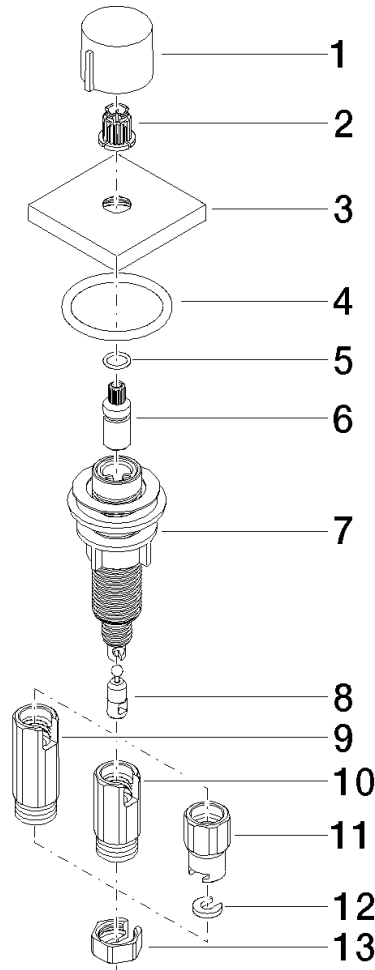

**Strainer waste with control handle - Durabronz (23kt Gold)**

LOT

10 711 970

- control for single basin
- including adapter for Bowden cable

Fits LOT

	Durabronz (23kt Gold)	10 711 970-09
	Chrome	10 711 970-00
	Brushed Platinum	10 711 970-06
	Platinum	10 711 970-08
	Dark Chrome	10 711 970-19
	Brushed Durabronz (23kt Gold)	10 711 970-28
	Matte Black	10 711 970-33
	Brushed Champagne (22kt Gold)	10 711 970-46
	Champagne (22kt Gold)	10 711 970-47
	Brushed Chrome	10 711 970-93
	Brushed Dark Platinum	10 711 970-99

10 711 970

mm [inches]

10 711 970

Parts for other finishes can be found here: [Chrome](#)

Spare parts list

No.	Item Number	Name	Quantity used	Delivery time
1	09 20 97 030-09	handle	1	40
2	90 12 12 002 00 90	fixing cap	1	2
3	09 27 87 007-09	rosette	1	40
4	90 14 10 043 00 90	seal	1	2
5	09 14 10 042 90	seal	1	2
6	09 29 06 087-09	spindle	1	-
Spare part can no longer be ordered, please order the replacement item				
7	04 30 01 029 00 90	adaptor	1	2
8	09 24 03 175 90	adaptor	1	2
9	09 11 10 073-07	connection	1	30
10	09 11 10 074-07	connection	1	30
11	09 11 10 079-07	connection	1	30
12	09 30 11 087 90	disc	1	2
13	09 23 30 024-07	nut	1	30