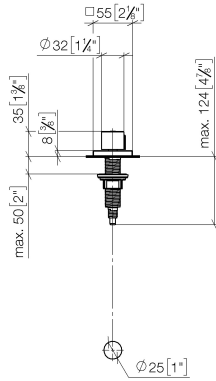

**Strainer waste with control handle - Durabronz (23kt Gold)**

LOT

10 711 970

- control for single basin
- including adapter for Bowden cable

Fits LOT

	Durabronz (23kt Gold)	10 711 970-09
	Chrome	10 711 970-00
	Brushed Platinum	10 711 970-06
	Platinum	10 711 970-08
	Dark Chrome	10 711 970-19
	Brushed Durabronz (23kt Gold)	10 711 970-28
	Matte Black	10 711 970-33
	Brushed Champagne (22kt Gold)	10 711 970-46
	Champagne (22kt Gold)	10 711 970-47
	Brushed Chrome	10 711 970-93
	Brushed Dark Platinum	10 711 970-99

10 711 970

mm [inches]

10 711 970

Parts for other finishes can be found here: [Chrome](#)

Spare parts list

No.	Item Number	Name	Quantity used	Delivery time
1	09 20 97 030-09	handle	1	40
2	90 12 12 002 00 90	fixing cap	1	2
3	09 27 87 007-09	rosette	1	40
4	90 14 10 043 00 90	seal	1	2
5	09 14 10 042 90	seal	1	2
6	09 29 06 087-09	spindle	1	-
Spare part can no longer be ordered, please order the replacement item				
7	04 30 01 029 00 90	adaptor	1	2
8	09 24 03 175 90	adaptor	1	2
9	09 11 10 073-07	connection	1	30
10	09 11 10 074-07	connection	1	30
11	09 11 10 079-07	connection	1	30
12	09 30 11 087 90	disc	1	2
13	09 23 30 024-07	nut	1	30