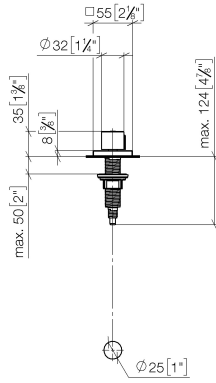

Strainer waste with control handle - Dark Chrome

LOT

10 711 970

- control for single basin
- including adapter for Bowden cable

Fits LOT

	Dark Chrome	10 711 970-19
	Chrome	10 711 970-00
	Brushed Platinum	10 711 970-06
	Platinum	10 711 970-08
	Durabress (23kt Gold)	10 711 970-09
	Brushed Durabress (23kt Gold)	10 711 970-28
	Matte Black	10 711 970-33
	Brushed Champagne (22kt Gold)	10 711 970-46
	Champagne (22kt Gold)	10 711 970-47
	Brushed Chrome	10 711 970-93
	Brushed Dark Platinum	10 711 970-99

10 711 970

mm [inches]

Strainer waste with control handle - Dark Chrome

LOT

10 711 970

Parts for other
finishes can be found
here: [Chrome](#)