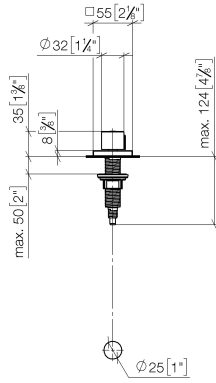

Strainer waste with control handle - Brushed Durabronz (23kt Gold)

LOT

10 711 970

- control for single basin
- including adapter for Bowden cable

Fits LOT

	Brushed Durabronz (23kt Gold)	10 711 970-28
	Chrome	10 711 970-00
	Brushed Platinum	10 711 970-06
	Platinum	10 711 970-08
	Durabronz (23kt Gold)	10 711 970-09
	Dark Chrome	10 711 970-19
	Matte Black	10 711 970-33
	Brushed Champagne (22kt Gold)	10 711 970-46
	Champagne (22kt Gold)	10 711 970-47
	Brushed Chrome	10 711 970-93
	Brushed Dark Platinum	10 711 970-99

10 711 970

mm [inches]

10 711 970

Parts for other finishes can be found here: [Chrome](#)

Spare parts list

No.	Item Number	Name	Quantity used	Delivery time
1	09 20 97 030-28	handle	1	20
2	90 12 12 002 00 90	fixing cap	1	2
3	09 27 87 007-28	rosette	1	20
4	90 14 10 043 00 90	seal	1	2
5	09 14 10 042 90	seal	1	2
6	09 29 06 087-28	spindle	1	-
Spare part can no longer be ordered, please order the replacement item				
7	04 30 01 029 00 90	adaptor	1	2
8	09 24 03 175 90	adaptor	1	2
9	09 11 10 073-07	connection	1	30
10	09 11 10 074-07	connection	1	30
11	09 11 10 079-07	connection	1	30
12	09 30 11 087 90	disc	1	2
13	09 23 30 024-07	nut	1	30