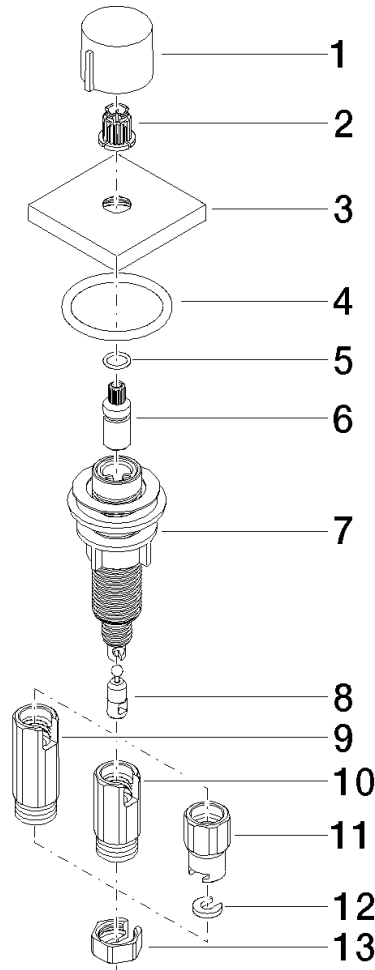

Strainer waste with control handle - Matte Black

LOT

10 711 970

- control for single basin
- including adapter for Bowden cable

Fits LOT

	Matte Black	10 711 970-33
	Chrome	10 711 970-00
	Brushed Platinum	10 711 970-06
	Platinum	10 711 970-08
	Durabress (23kt Gold)	10 711 970-09
	Dark Chrome	10 711 970-19
	Brushed Durabress (23kt Gold)	10 711 970-28
	Brushed Champagne (22kt Gold)	10 711 970-46
	Champagne (22kt Gold)	10 711 970-47
	Brushed Chrome	10 711 970-93
	Brushed Dark Platinum	10 711 970-99

10 711 970

mm [inches]

10 711 970

Parts for other finishes can be found here: [Chrome](#)

Spare parts list

No.	Item Number	Name	Quantity used	Delivery time
1	09 20 97 030-33	handle	1	2
2	90 12 12 002 00 90	fixing cap	1	2
3	09 27 87 007-33	rosette	1	2
4	90 14 10 043 00 90	seal	1	2
5	09 14 10 042 90	seal	1	2
6	09 29 06 087-33	spindle	1	-
Spare part can no longer be ordered, please order the replacement item				
7	04 30 01 029 00 90	adaptor	1	2
8	09 24 03 175 90	adaptor	1	2
9	09 11 10 073-07	connection	1	30
10	09 11 10 074-07	connection	1	30
11	09 11 10 079-07	connection	1	30
12	09 30 11 087 90	disc	1	2
13	09 23 30 024-07	nut	1	30