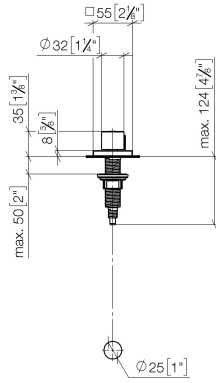

Strainer waste with control handle - Matte Black

LOT

10 711 970

- control for single basin
- including adapter for Bowden cable

Fits LOT

	Matte Black	10 711 970-33
	Chrome	10 711 970-00
	Brushed Platinum	10 711 970-06
	Platinum	10 711 970-08
	Durabress (23kt Gold)	10 711 970-09
	Dark Chrome	10 711 970-19
	Brushed Durabress (23kt Gold)	10 711 970-28
	Brushed Champagne (22kt Gold)	10 711 970-46
	Champagne (22kt Gold)	10 711 970-47
	Brushed Chrome	10 711 970-93
	Brushed Dark Platinum	10 711 970-99

10 711 970

mm [inches]

10 711 970

Parts for other finishes can be found here: [Chrome](#)

Spare parts list

No.	Item Number	Name	Quantity used	Delivery time
1	09 20 97 030-33	handle	1	2
2	90 12 12 002 00 90	fixing cap	1	2
3	09 27 87 007-33	rosette	1	2
4	90 14 10 043 00 90	seal	1	2
5	09 14 10 042 90	seal	1	2
6	09 29 06 087-33	spindle	1	-
Spare part can no longer be ordered, please order the replacement item				
7	04 30 01 029 00 90	adaptor	1	2
8	09 24 03 175 90	adaptor	1	2
9	09 11 10 073-07	connection	1	30
10	09 11 10 074-07	connection	1	30
11	09 11 10 079-07	connection	1	30
12	09 30 11 087 90	disc	1	2
13	09 23 30 024-07	nut	1	30