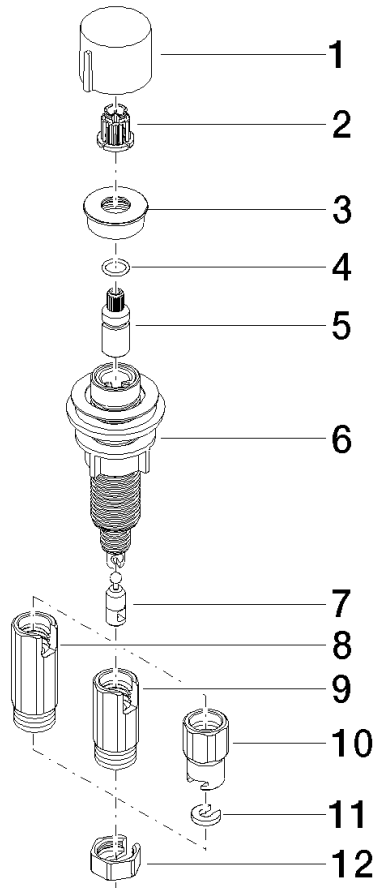

**Strainer waste with control handle - Brushed Platinum**

ELIO

10 712 970

- control for single basin
- including adapter for Bowden cable

Fits ELIO, ENO, MEM, META SQUARE, SYNC and TARA ULTRA

Fits: ELIO, MEM, ENO, SYNC, TARA ULTRA, META SQUARE

	Brushed Platinum	10 712 970-06
	Chrome	10 712 970-00
	Platinum	10 712 970-08
	Durabress (23kt Gold)	10 712 970-09
	Dark Chrome	10 712 970-19
	Brushed Durabress (23kt Gold)	10 712 970-28
	Matte Black	10 712 970-33
	Brushed Champagne (22kt Gold)	10 712 970-46
	Champagne (22kt Gold)	10 712 970-47
	Brushed Chrome	10 712 970-93
	Brushed Dark Platinum	10 712 970-99

10 712 970

mm [inches]

10 712 970

Parts for other finishes can be found here: [Chrome](#)

### Spare parts list

No.	Item Number	Name	Quantity used	Delivery time
	09 20 97 030-06	handle	12	10