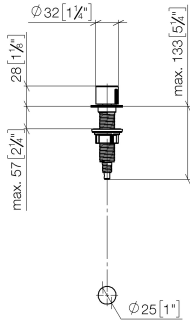

**Strainer waste with control handle - Brushed Platinum**

ELIO

10 712 970

- control for single basin
- including adapter for Bowden cable

Fits ELIO, ENO, MEM, META SQUARE, SYNC and TARA ULTRA

Fits: ELIO, MEM, ENO, SYNC, TARA ULTRA, META SQUARE

10 712 970

mm [inches]

10 712 970

Parts for other finishes can be found here: [Chrome](#)

### Spare parts list

No.	Item Number	Name	Quantity used	Delivery time
	09 20 97 030-06	handle	12	10